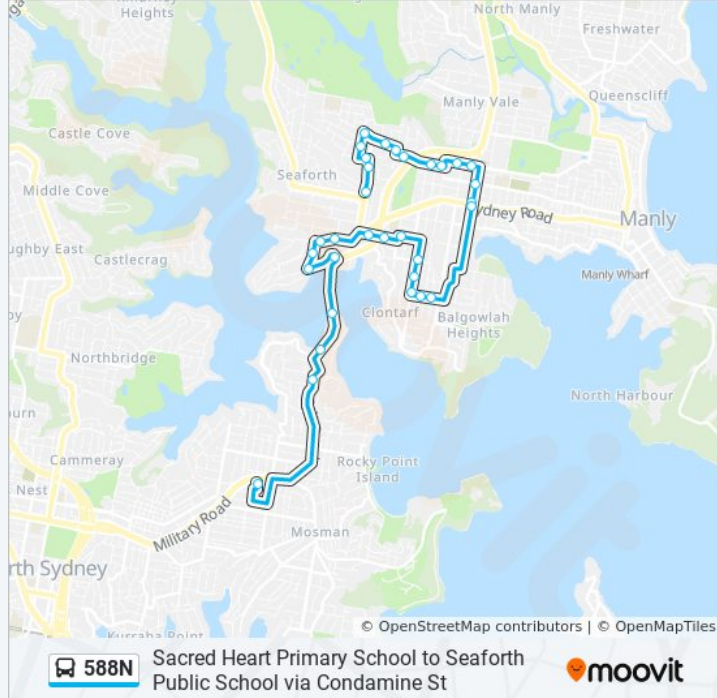

Balgowlah Rd after Woodland St

Kitchener St after West St

Kitchener St before Wanganella St

Myrtle St opp Abingdon St

Daisy St at Woodbine St

Woodbine St opp Tottenham St

Woodbine St opp Woodbine Street Shops

Hunter St before St Pauls Rd

St Pauls Rd before Bangaroo St

Bangaroo St at Serpentine Cres

Seaforth Public School, Brook Rd

588N bus time schedules and route maps are available in an offline PDF at moovitapp.com. Use the Moovit App to see live bus times, train schedule or subway schedule, and step-by-step directions for all public transit in Sydney.

© 2024 Moovit - All Rights Reserved