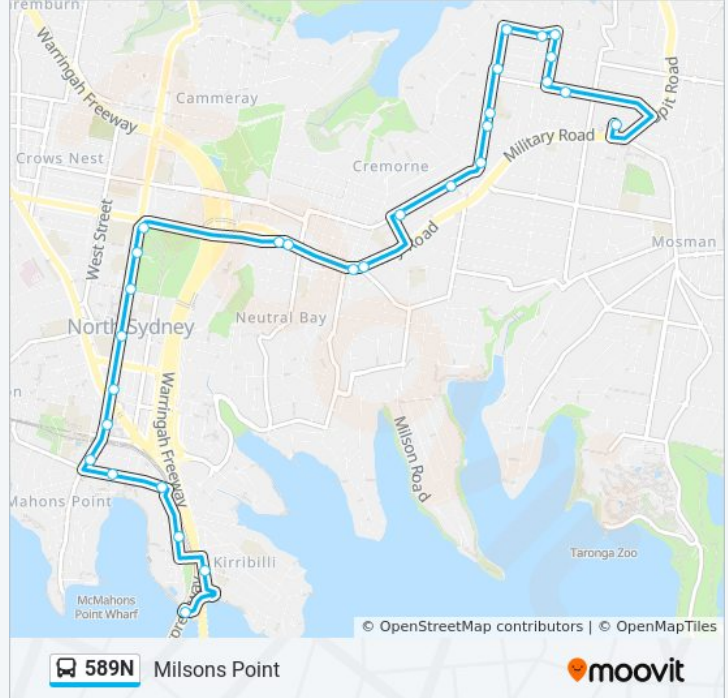

Direction: Milsons Point

30 stops

[VIEW LINE SCHEDULE](#)

- Bridgepoint Shopping Centre, Brady St
- Ourimbah Rd at Rosebery St
- Countess St at Ourimbah Rd
- Countess Park, Countess St
- Countess St at Wyong Rd
- Wyong Rd at Congewoi Rd
- Wyong Rd at Macpherson St
- Macpherson St at Zahel Lane
- Middle Harbour Public School, Macpherson St
- Macpherson St opp Montague Rd
- Macpherson St at Prince St
- Gerard St opp Benelong Rd
- Gerard St before Winnie St
- Neutral Bay Junction, Military Rd, Stand D
- Neutral Bay Junction, Military Rd, Stand B
- Military Rd opp Big Bear Shopping Centre
- Watson Street Interchange, Stand B
- Miller St at Falcon St
- Miller St opp Carlow St
- Victoria Cross Station, Miller St, Stand A
- North Sydney Oval, Miller St
- Miller St after McLaren St

Stops: 30

Trip Duration: 38 min

Line Summary:

Victoria Cross Station, Miller St, Stand F

Miller St before Blue St

Blues Point Rd before Lavender St

Lavender St before Walker St

Lavender St opp Cliff St

Milsons Point Station, Alfred St Sth

Broughton St at Pitt St

Olympic Dr before Alfred St

Direction: Spit Jn

28 stops

[VIEW LINE SCHEDULE](#)

Fitzroy St at Alfred St

Alfred St Sth opp Milsons Point Station

589N bus Info

Direction: Spit Jn

Stops: 28

Trip Duration: 30 min

Line Summary:

Macpherson St at Montague Rd

Macpherson St opp Middle Harbour Public School

Macpherson St after Fernhurst Ave