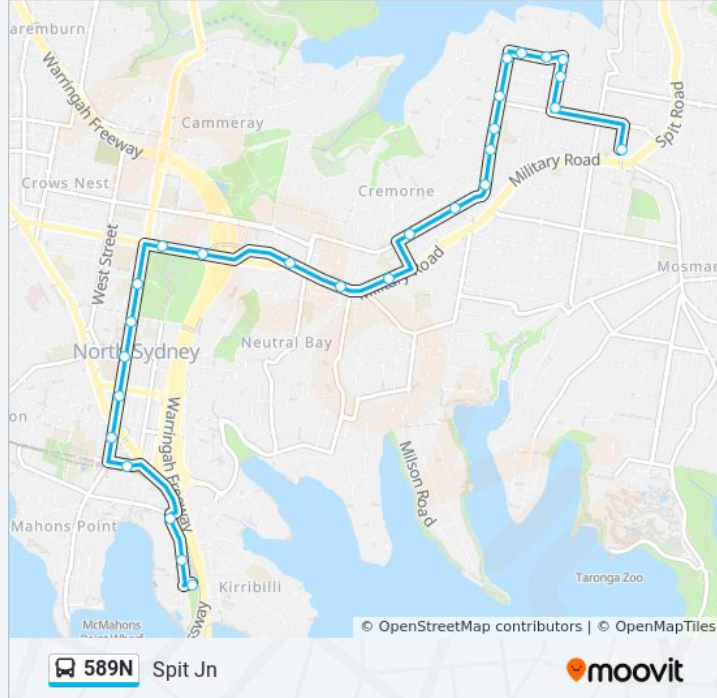

Direction: Milsons Point

30 stops

[VIEW LINE SCHEDULE](#)

- Bridgepoint Shopping Centre, Brady St
- Ourimbah Rd at Rosebery St
- Countess St at Ourimbah Rd
- Countess Park, Countess St
- Countess St at Wyong Rd
- Wyong Rd at Congewoi Rd
- Wyong Rd at Macpherson St
- Macpherson St at Zahel Lane
- Middle Harbour Public School, Macpherson St
- Macpherson St opp Montague Rd
- Macpherson St at Prince St
- Gerard St opp Benelong Rd
- Gerard St before Winnie St
- Neutral Bay Junction, Military Rd, Stand D
- Neutral Bay Junction, Military Rd, Stand B
- Military Rd opp Big Bear Shopping Centre
- Watson Street Interchange, Stand B
- Miller St at Falcon St
- Miller St opp Carlow St
- Victoria Cross Station, Miller St, Stand A
- North Sydney Oval, Miller St
- Miller St after McLaren St

Milsons Point Station, Alfred St Sth

Broughton St at Pitt St

Olympic Dr before Alfred St

Direction: Spit Jn

28 stops

[VIEW LINE SCHEDULE](#)

Fitzroy St at Alfred St

Alfred St Sth opp Milsons Point Station

589N bus Info

Direction: Spit Jn

Stops: 28

Trip Duration: 30 min

Line Summary:

Macpherson St at Montague Rd

Macpherson St opp Middle Harbour Public School

Macpherson St after Fernhurst Ave

Macpherson St at Ellalong Rd

Wyong Rd at Julian St

Wyong Rd at Congewoi Rd

Countess St at Wyong Rd

Countess St opp Countess Park

Countess St at Ourimbah Rd

Bridgepoint Shopping Centre, Brady St

589N bus time schedules and route maps are available in an offline PDF at moovitapp.com. Use the Moovit App to see live bus times, train schedule or subway schedule, and step-by-step directions for all public transit in Sydney.