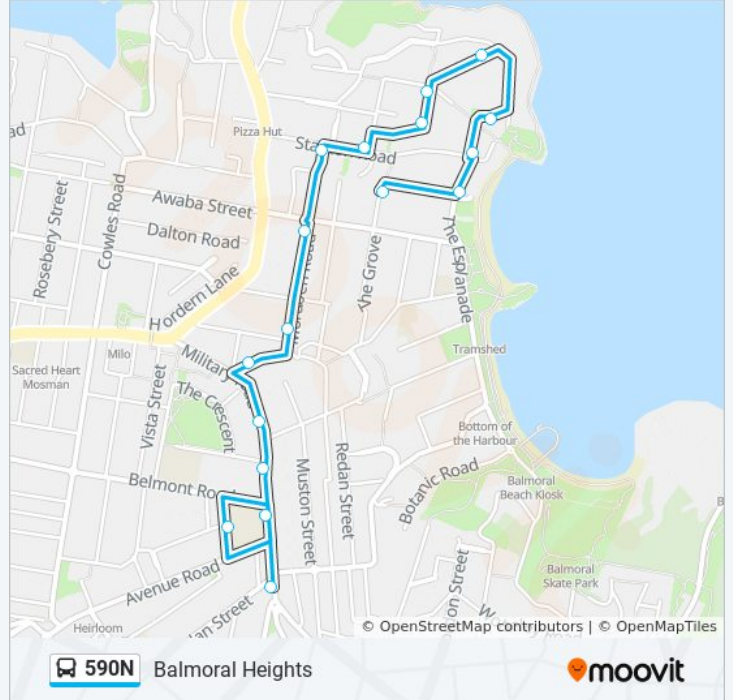

 **590N**

Balmoral Heights

Get The App

The 590N bus line Balmoral Heights has one route. For regular weekdays, their operation hours are:

(1) Balmoral Heights: 15:42

Use the Moovit App to find the closest 590N bus station near you and find out when is the next 590N bus arriving.

Direction: Balmoral Heights

18 stops

[VIEW LINE SCHEDULE](#)

Military Rd at Raglan St
Mosman High School, Military Rd
Mosman High School, Gladstone Ave
Mosman High School, Military Rd
Military Rd at Gouldsbury St
Military Rd opp Almora St
Mandalong Rd opp Melaleuca Lane
Moruben Rd at Clifford St
Moruben Rd at Awaba St
Moruben Rd at Stanton Rd
Stanton Rd at Tivoli St
Kirkoswald Ave before Fairfax Rd
Kirkoswald Ave at Fairfax Rd
Kirkoswald Ave before Burran Ave
Burran Ave after Stanton Rd
Burran Ave at Stanton Rd
Wyargine St at Edwards Bay Rd
The Grove at Edwards Bay Rd

590N bus Time Schedule

Balmoral Heights Route Timetable:

Sunday	Not Operational
Monday	15:42
Tuesday	15:42
Wednesday	15:42
Thursday	15:42
Friday	15:42
Saturday	Not Operational

590N bus Info

Direction: Balmoral Heights

Stops: 18

Trip Duration: 16 min

Line Summary:

590N bus time schedules and route maps are available in an offline PDF at moovitapp.com. Use the Moovit App to see live bus times, train schedule or subway schedule, and step-by-step directions for all public transit in Sydney.