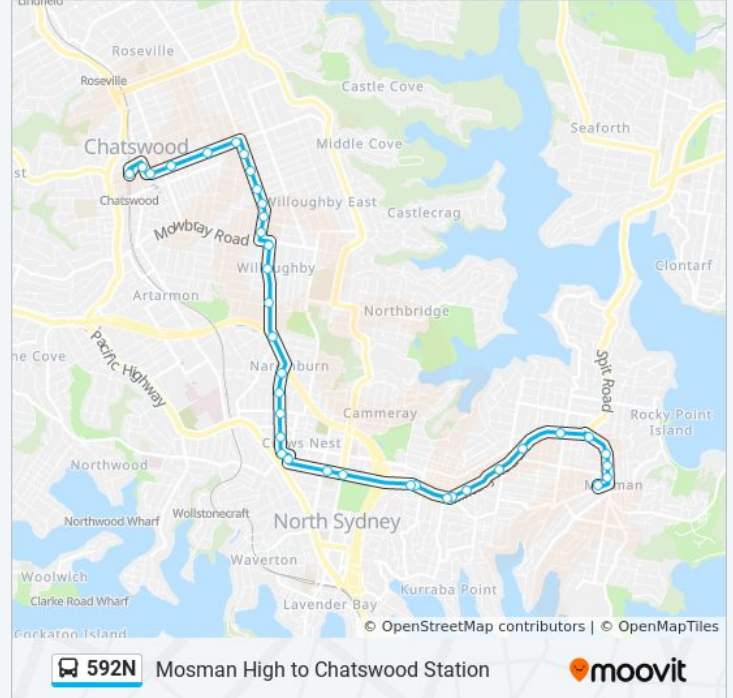

### Direction: Chatswood

37 stops

[VIEW LINE SCHEDULE](#)

- Mosman High, Gladstone Ave
- Mosman High School, Military Rd
- Military Rd at Gouldsbury St
- Military Rd opp Almora St
- Spit Junction, Military Rd
- Military Rd at Wudgong St
- Military Rd opp Prince St
- Military Rd before Cabramatta Rd
- Military Rd opp Redlands Senior Campus
- Neutral Bay Junction, Military Rd, Stand D
- Neutral Bay Junction, Military Rd, Stand B
- Military Rd opp Big Bear Shopping Centre
- Watson Street Interchange, Stand B
- Falcon St at Miller St
- North Sydney Boys High School, Falcon St
- Alexander St after Falcon St
- Crows Nest, Burlington St, Stand A
- Willoughby Rd opp Holtermann St
- Willoughby Rd at Chandos St
- Willoughby Rd before Dalleys Rd
- Willoughby Rd at Rohan St
- Willoughby Rd opp Garland Rd

### 592N bus Info

**Direction:** Chatswood

**Stops:** 37

**Trip Duration:** 44 min

**Line Summary:**

Willoughby Rd at Armstrong St

Willoughby Rd at Julian St

Willoughby Rd before Mowbray Rd

Penshurst St after Mowbray Rd

Penshurst St opp Laurel Bank Cottage

Penshurst St at Lea Ave

Penshurst St at Forsyth St

Penshurst St at Church St

Penshurst St opp MacMahon St

Victoria Ave after Penshurst St

Mashman Park, Victoria Ave

Victoria Ave opp Chatswood Chase Sydney

Westfield Chatswood, Victoria Ave

Anderson St at Endeavour St

Chatswood Station, Stand D

592N bus time schedules and route maps are available in an offline PDF at [moovitapp.com](https://moovitapp.com). Use the Moovit App to see live bus times, train schedule or subway schedule, and step-by-step directions for all public transit in Sydney.