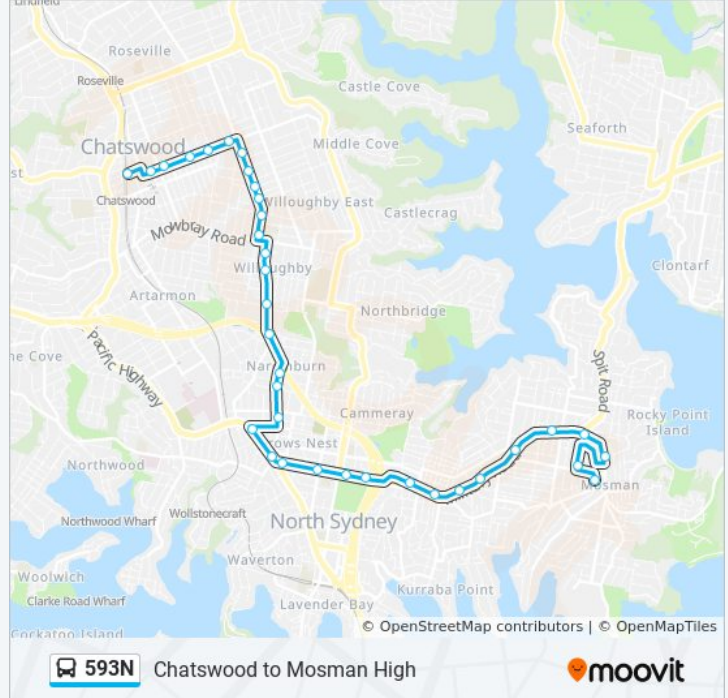

Falcon St at West St

Falcon St at Bardsley Gdns

Falcon St at Moodie St

Big Bear Shopping Centre, Military Rd

Neutral Bay Junction, Military Rd, Stand E

Military Rd opp Hampden Ave

Military Rd opp Holt Ave

Military Rd at Prince St

Military Rd at Bond St

Spit Junction, Military Rd

Military Rd at Almora St

Mosman Public School, Myahgah Rd

Mosman High School, Gladstone Ave

593N bus time schedules and route maps are available in an offline PDF at moovitapp.com. Use the [Moovit App](#) to see live bus times, train schedule or subway schedule, and step-by-step directions for all public transit in Sydney.

[About Moovit](#) • [MaaS Solutions](#) • [Supported Countries](#) • [Mooviter Community](#)

© 2024 Moovit - All Rights Reserved

Check Live Arrival Times