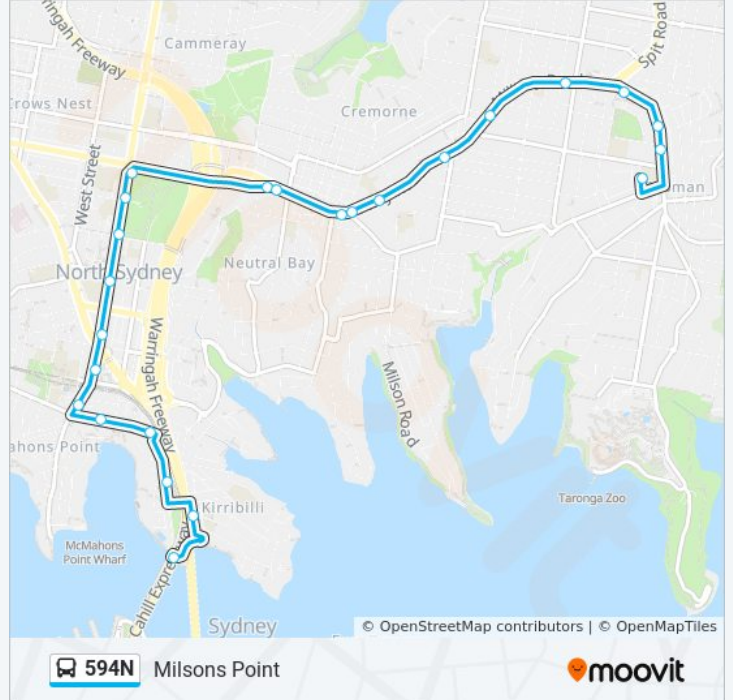

 **594N**

Milsons Point

Get The App

The 594N bus line Milsons Point has one route. For regular weekdays, their operation hours are:

(1) Milsons Point: 15:24

Use the Moovit App to find the closest 594N bus station near you and find out when is the next 594N bus arriving.

Direction: Milsons Point

24 stops

[VIEW LINE SCHEDULE](#)

- Mosman High School, Gladstone Ave
- Military Rd at Gouldsbury St
- Military Rd opp Almora St
- Spit Junction, Military Rd
- Military Rd at Wudgong St
- Military Rd opp Prince St
- Military Rd before Cabramatta Rd
- Military Rd opp Redlands Senior Campus
- Neutral Bay Junction, Military Rd, Stand D
- Neutral Bay Junction, Military Rd, Stand B
- Military Rd opp Big Bear Shopping Centre
- Watson Street Interchange, Stand B
- Miller St at Falcon St
- Miller St opp Carlow St
- North Sydney Oval, Miller St
- Miller St after McLaren St
- Miller St before Pacific Hwy
- Miller St before Blue St
- Blues Point Rd before Lavender St
- Lavender St before Walker St
- Lavender St opp Cliff St
- Milsons Point Station, Alfred St Sth

594N bus Info

Direction: Milsons Point

Stops: 24

Trip Duration: 42 min

Line Summary:

Broughton St at Pitt St

Olympic Dr before Alfred St

594N bus time schedules and route maps are available in an offline PDF at moovitapp.com. Use the [Moovit App](#) to see live bus times, train schedule or subway schedule, and step-by-step directions for all public transit in Sydney.