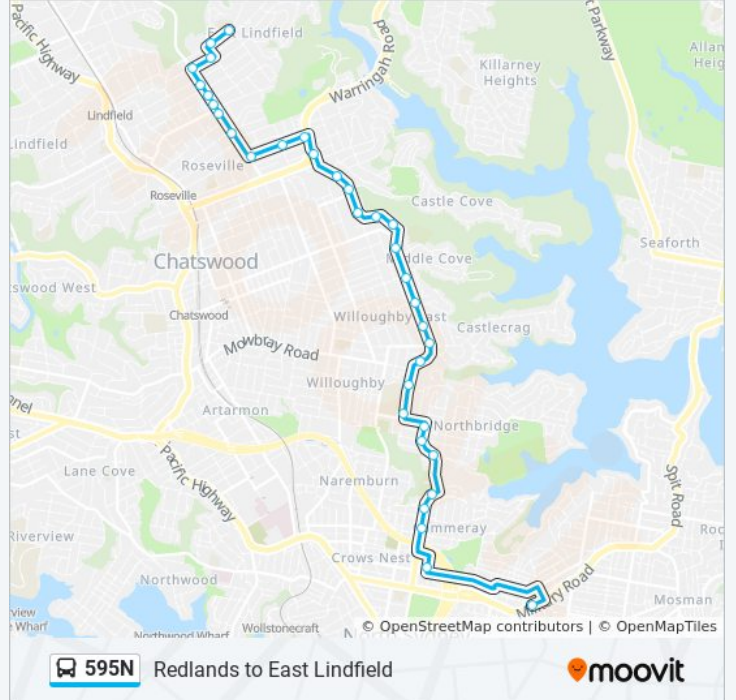

 **595N**

Redlands to East Lindfield

Get The App

The 595N bus line Redlands to East Lindfield has one route. For regular weekdays, their operation hours are:

(1) East Lindfield: 15:33

Use the Moovit App to find the closest 595N bus station near you and find out when is the next 595N bus arriving.

Direction: East Lindfield

34 stops

[VIEW LINE SCHEDULE](#)

- Military Rd opp Hampden Ave
- ANZAC Park Public School, Anzac Ave
- Miller St at Abbott St
- Miller St opp Cammeray Public School
- Miller St opp Pine St
- Strathallen Ave opp Marana Rd
- Strathallen Ave at Barooka Rd
- Strathallen Ave at Sailors Bay Rd
- Eastern Valley Way opp Northbridge Plaza
- Eastern Valley Way opp Tenilba Rd
- Eastern Valley Way before Warners Ave
- Eastern Valley Way at Edinburgh Rd
- Eastern Valley Way before Sunnyside Cres
- Eastern Valley Way at Robert St
- Eastern Valley Way at McClelland St
- Eastern Valley Way at Victoria Ave
- 288 Eastern Valley Way
- Eastern Valley Way opp 323
- Warrane Reserve, Eastern Valley Way
- Chatswood Business Park, Eastern Valley Way
- Eastern Valley Way opp Deepwater Rd
- Clive St opp Malvern Ave

595N bus Info

Direction: East Lindfield

Stops: 34

Trip Duration: 35 min

Line Summary:

Addison Ave after Babbage Rd
Addison Ave at Moore St
Roseville Public School, Addison Ave
Archbold Rd at Roseville Ave
Archbold Rd before Clanville Rd
Archbold Rd after Clanville Rd
Archbold Rd before Chelmsford Rd
Archbold Rd after Chelmsford Rd
Owen St at Archbold Rd
Owen St before Sydney Rd
Tryon Rd at Loombah Ave
Lindfield East Public School, Tryon Rd