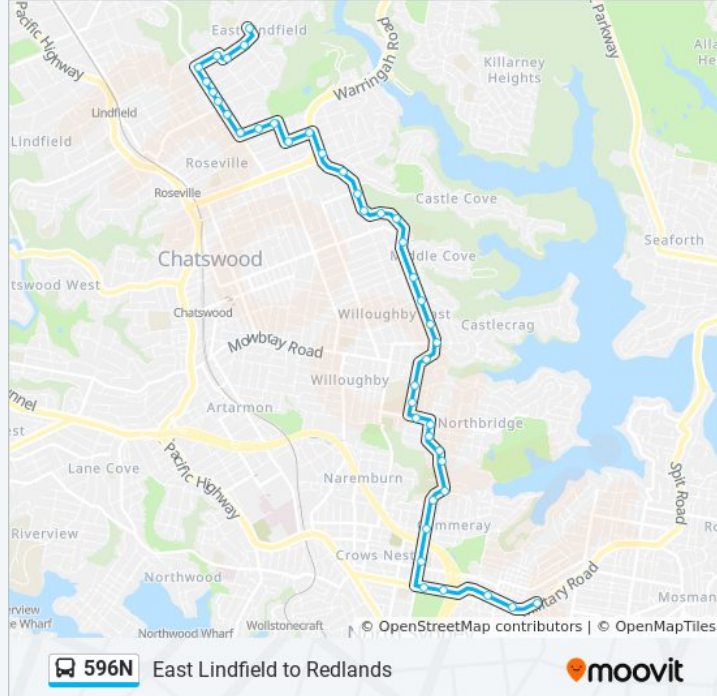

### Direction: Redlands

42 stops

[VIEW LINE SCHEDULE](#)

- East Lindfield Community Hall, Crana Ave
- Adelaide Ave after Melbourne Rd
- Adelaide Ave before Sydney Rd
- Owen St at Sydney Rd
- Owen St at Archbold Rd
- Archbold Rd after Middle Harbour Rd
- Archbold Rd before Woodlands Rd
- Archbold Rd after Woodlands Rd
- Archbold Rd opp Dudley Ave
- Archbold Rd at Earl St
- Earl St opp Oroya Pde
- Earl St before Moore St
- Addison Ave at Moore St
- Addison Ave at Babbage Rd
- Clive St at Malvern Ave
- Eastern Valley Way at Deepwater Rd
- Eastern Valley Way opp Smith St
- The Willis Recreation & Sports Centre, Eastern Valley Way
- 323 Eastern Valley Way
- 295 Eastern Valley Way
- Eastern Valley Way opp Victoria Ave

### 596N bus Info

**Direction:** Redlands

**Stops:** 42

**Trip Duration:** 39 min

**Line Summary:**

Eastern Valley Way opp McClelland St

Eastern Valley Way opp Robert St

Eastern Valley Way after Sunnyside Cres

Strathallen Ave at Barooka Rd

Strathallen Ave at Marana Rd

Strathallen Ave at Cliff Ave

Miller St after The Boulevarde

Cammeray Public School, Miller St

Miller St opp Abbott St

Miller St before Ernest St

Falcon St at Bardsley Gdns

Falcon St at Moodie St

Big Bear Shopping Centre, Military Rd

Neutral Bay Junction, Military Rd, Stand E

Military Rd opp Hampden Ave

596N bus time schedules and route maps are available in an offline PDF at [moovitapp.com](https://moovitapp.com). Use the [Moovit App](#) to see live bus times, train schedule or subway schedule, and step-by-step directions for all public transit in Sydney.