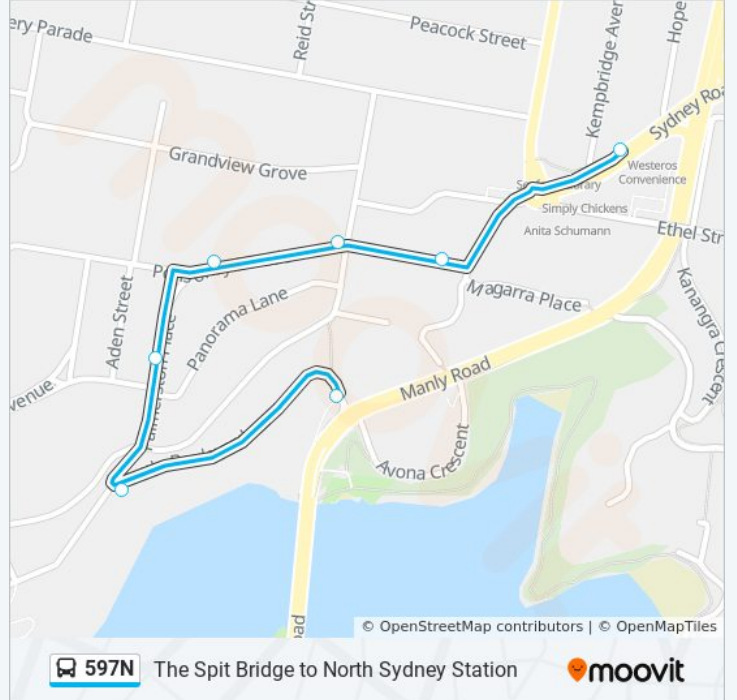

 **597N**

The Spit Bridge to North Sydney Station

Get The App

The 597N bus line The Spit Bridge to North Sydney Station has one route. For regular weekdays, their operation hours are:

(1) Seaforth: 07:12

Use the Moovit App to find the closest 597N bus station near you and find out when is the next 597N bus arriving.

Direction: Seaforth

7 stops

[VIEW LINE SCHEDULE](#)

Battle Bvd at Manly Rd

Battle Bvd at Seaforth Cres

Palmerston Pl after Alan Ave

Ponsonby Pde opp Palmerston Pl

Ponsonby Pde at Panorama Pde

Ponsonby Pde opp Old Sydney Rd

Sydney Rd after Kempbridge Ave

597N bus Time Schedule

Seaforth Route Timetable:

Sunday	Not Operational
Monday	07:12
Tuesday	07:12
Wednesday	07:12
Thursday	07:12
Friday	07:12
Saturday	Not Operational

597N bus Info

Direction: Seaforth

Stops: 7

Trip Duration: 8 min

Line Summary:

597N bus time schedules and route maps are available in an offline PDF at moovitapp.com. Use the [Moovit App](#) to see live bus times, train schedule or subway schedule, and step-by-step directions for all public transit in Sydney.