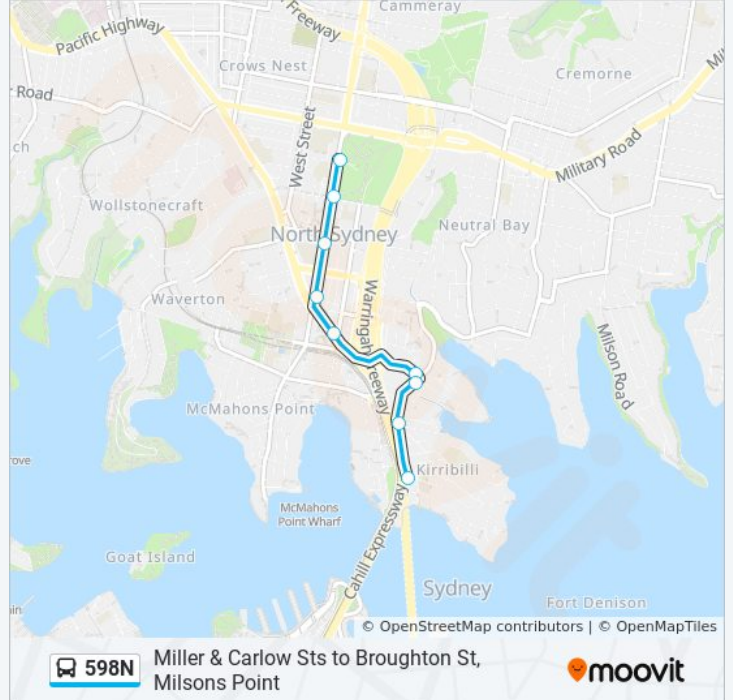

 **598N**

Miller & Carlow Sts to Broughton St, Milsons Point

Get The App

The 598N bus line Miller & Carlow Sts to Broughton St, Milsons Point has one route. For regular weekdays, their operation hours are:

(1) Milsons Pt: 15:25

Use the Moovit App to find the closest 598N bus station near you and find out when is the next 598N bus arriving.

Direction: Milsons Pt

9 stops

[VIEW LINE SCHEDULE](#)

Miller St opp Carlow St

North Sydney Oval, Miller St

Miller St after McLaren St

Miller St before Pacific Hwy

Pacific Hwy at Walker St

High St at Clark Rd

Clark Rd at High St

Broughton St opp Milsons Point Station

Broughton St at Pitt St

Direction: Milsons Pt

Stops: 9

Trip Duration: 10 min

Line Summary:

598N bus time schedules and route maps are available in an offline PDF at moovitapp.com. Use the [Moovit App](#) to see live bus times, train schedule or subway schedule, and step-by-step directions for all public transit in Sydney.