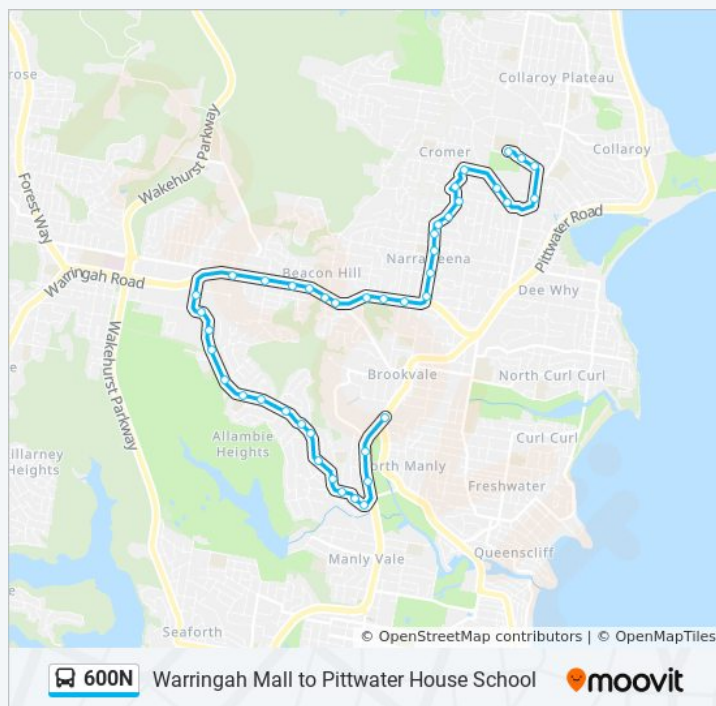

The 600N bus line (Warringah Mall to Pittwater House School) has 2 routes. For regular weekdays, their operation hours are:

(1) Pittwater House: 07:29(2) Warringah Mall: 15:05

Use the Moovit App to find the closest 600N bus station near you and find out when is the next 600N bus arriving.

Direction: Pittwater House

46 stops

[VIEW LINE SCHEDULE](#)

- Warringah Mall, Pittwater Rd, Stand B
- Kentwell Rd after Condamine St
- Kentwell Rd before Cornwell Rd
- Kentwell Rd opp Allambie Rd
- Allambie Rd at Eerawy Rd
- Allambie Rd opp Corkery Cres
- Allambie Rd opp Corkery Cres
- Allambie Rd at Monserra Rd
- Allambie Rd after Roosevelt Ave
- Allambie Rd opp Inglebar Ave
- Allambie Heights Public School, Allambie Rd
- Allambie Rd opp Darmour Ave
- William Charlton Village, Allambie Rd
- Fred Huntley Village, Allambie Rd
- Allambie Rd opp Sunlea Pl
- Allambie Rd opp Arnhem Rd
- Allambie Rd before Warringah Rd
- Skyline Shops, Frenchs Forest Rd E
- Warringah Rd after Jones St
- Warringah Rd at Ellis Rd
- Warringah Rd at Oxford Falls Rd

Stops: 46

Trip Duration: 31 min

Line Summary:

Warringah Rd before Cornish Ave

Warringah Rd before Willandra Rd

Warringah Rd opp Beacon Hill Rd

Warringah Rd at McKillop Rd

Warringah Rd at Lascelles Rd

Direction: Warringah Mall

Stops: 42

Trip Duration: 30 min

Line Summary:

Allambie Rd opp Eerawy Rd

Kentwell Rd before Orara Rd

Kentwell Rd after Orara Rd

Kentwell Rd before Condamine St