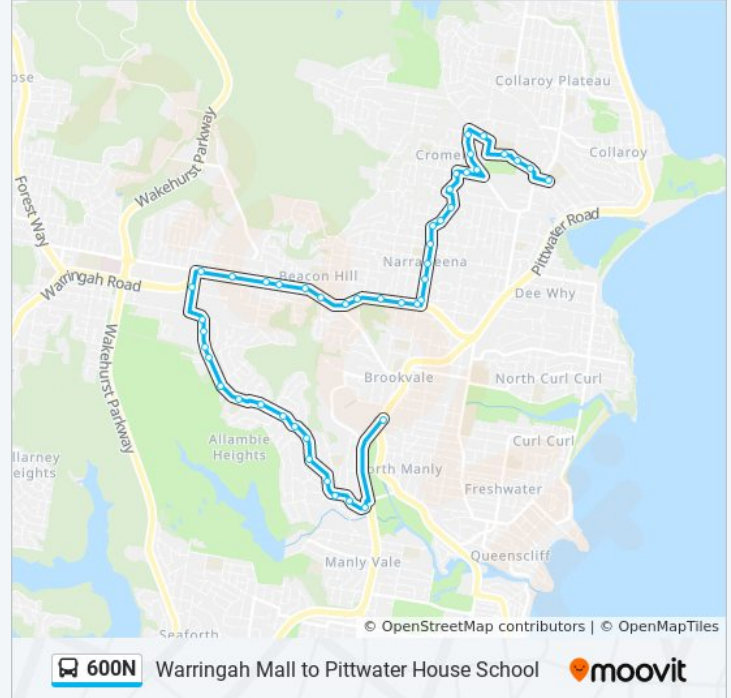

The 600N bus line (Warringah Mall to Pittwater House School) has 2 routes. For regular weekdays, their operation hours are:

(1) Pittwater House: 07:29(2) Warringah Mall: 15:05

Use the Moovit App to find the closest 600N bus station near you and find out when is the next 600N bus arriving.

Fisher Rd at Grover Ave

South Creek Rd before Thew Pde

NBSC Cromer Campus, School Grounds, South Creek Rd

South Creek Rd opp Cromer Park

South Creek Rd before Campbell Ave

Pittwater House School, South Creek Rd

Direction: Warringah Mall

42 stops

[VIEW LINE SCHEDULE](#)

NBSC Cromer Campus, School Grounds, South Creek Rd

South Creek Rd opp Cromer Park

600N bus Time Schedule

Warringah Mall Route Timetable:

Sunday	Not Operational
Monday	15:05
Tuesday	15:05
Wednesday	15:05
Thursday	15:05

Direction: Warringah Mall

Stops: 42

Trip Duration: 30 min

Line Summary:

Allambie Rd opp Eerawy Rd

Kentwell Rd before Orara Rd

Kentwell Rd after Orara Rd

Kentwell Rd before Condamine St