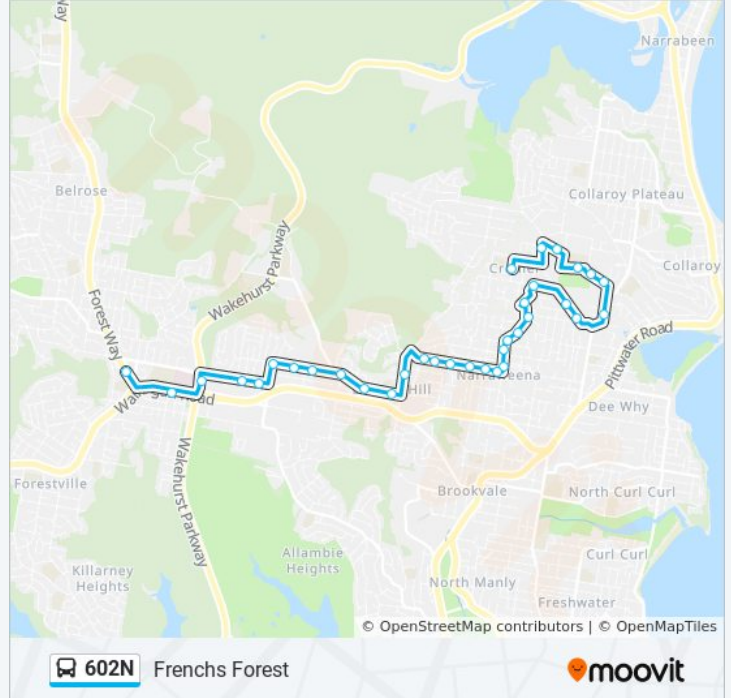

Direction: Frenchs Forest

34 stops

[VIEW LINE SCHEDULE](#)

Cromer Public School, Waroon Rd
Fisher Rd at Grover Ave
South Creek Rd before Thew Pde
NBSC Cromer Campus, School Grounds, South Creek Rd
South Creek Rd opp Cromer Park
South Creek Rd before Campbell Ave
Campbell Ave at Heron Pl
Fisher Rd North after Lynwood Ave
Cromer Community Centre, Fisher Rd
Carawa Rd at Alfred St
Alfred St before Maas St
Alfred St after Rowena Rd
Alfred St at Rayner Ave
Alfred St opp Greenwood Ave
Alfred St at Parr Pde
Alfred St at Alamein Ave
McIntosh Rd opp Narraweena Public School
McIntosh Rd at Waratah Pde
McIntosh Rd at Lascelles Rd
McIntosh Rd at Eltham St
McIntosh Rd at Careden Ave

602N bus Info

Direction: Frenchs Forest

Stops: 34

Trip Duration: 33 min

Line Summary:

McIntosh Rd before Cousins Rd

Willandra Rd opp Egan Pl

Tristram Rd opp Beacon Hill Public School

Wakehurst Pwy after Frenchs Forest Rd

Warringah Rd opp Northern Beaches Hospital

Forestway Shopping Centre, Forest Way

602N bus time schedules and route maps are available in an offline PDF at moovitapp.com. Use the [Moovit App](#) to see live bus times, train schedule or subway schedule, and step-by-step directions for all public transit in Sydney.