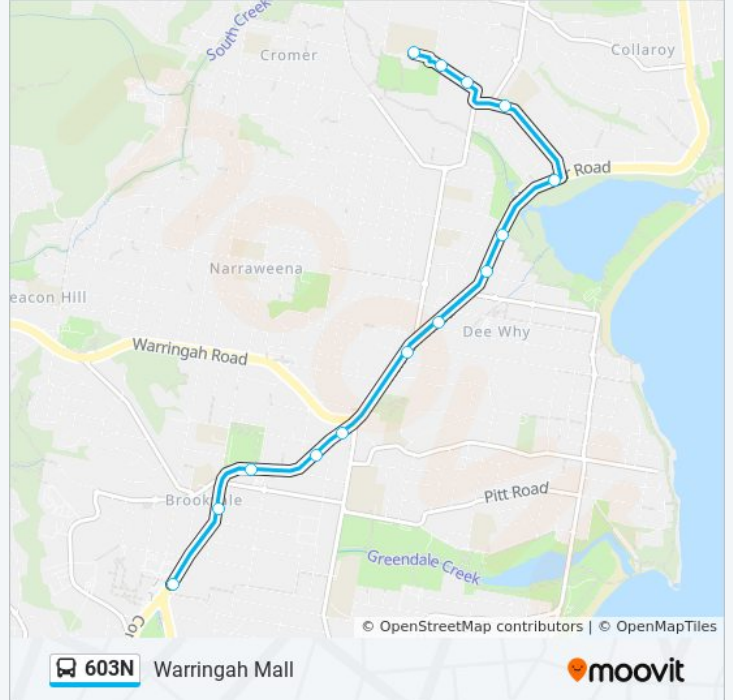

 **603N**

**Warringah Mall**

Get The App

The 603N bus line Warringah Mall has one route. For regular weekdays, their operation hours are:

(1) Warringah Mall: 15:05

Use the Moovit App to find the closest 603N bus station near you and find out when is the next 603N bus arriving.

## Direction: Warringah Mall

14 stops

[VIEW LINE SCHEDULE](#)

NBSC Cromer Campus, School Grounds, South Creek Rd

South Creek Rd opp Cromer Park

South Creek Rd before Campbell Ave

Pittwater House School, South Creek Rd

Pittwater Rd opp Brookvale Oval

Pittwater Rd after Chard Rd

Warringah Mall, Pittwater Rd, Stand B

## 603N bus Info

**Direction:** Warringah Mall

**Stops:** 14

**Trip Duration:** 17 min

**Line Summary:**

603N bus time schedules and route maps are available in an offline PDF at [moovitapp.com](https://moovitapp.com). Use the [Moovit App](#) to see live bus times, train schedule or subway schedule, and step-by-step directions for all public transit in Sydney.