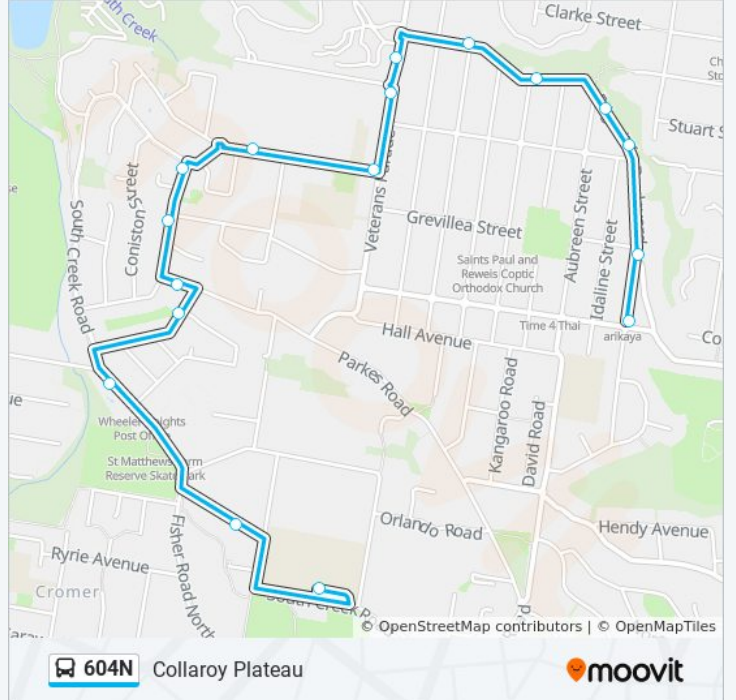

Direction: Collaroy Plateau

17 stops

[VIEW LINE SCHEDULE](#)

NBSC Cromer Campus, School Grounds, South Creek Rd

South Creek Rd after Thew Pde

South Creek Rd after Toronto Ave

Ambleside Reserve, Ambleside St

Heather St before Kirkstone Rd

Kirkstone Rd opp Carlisle St

Kirkstone Rd at Rose Ave

Rose Ave opp Grasmere Cres

St Rose's Primary School, Rose Ave

Veterans Pde at Lantana Ave

RSL ANZAC Village, Veterans Pde

Edgecliffe Bvd opp Claudare St

Edgecliffe Bvd opp Stella St

Edgecliffe Bvd opp Aubreen St

Edgecliffe Bvd opp Acacia St

Edgecliffe Bvd opp Grevillia St

Hilma St at Telopea St

604N bus Time Schedule

Collaroy Plateau Route Timetable:

Sunday	Not Operational
Monday	15:05
Tuesday	15:05
Wednesday	15:05
Thursday	15:05
Friday	15:05
Saturday	Not Operational

604N bus Info

Direction: Collaroy Plateau

Stops: 17

Trip Duration: 16 min

Line Summary: