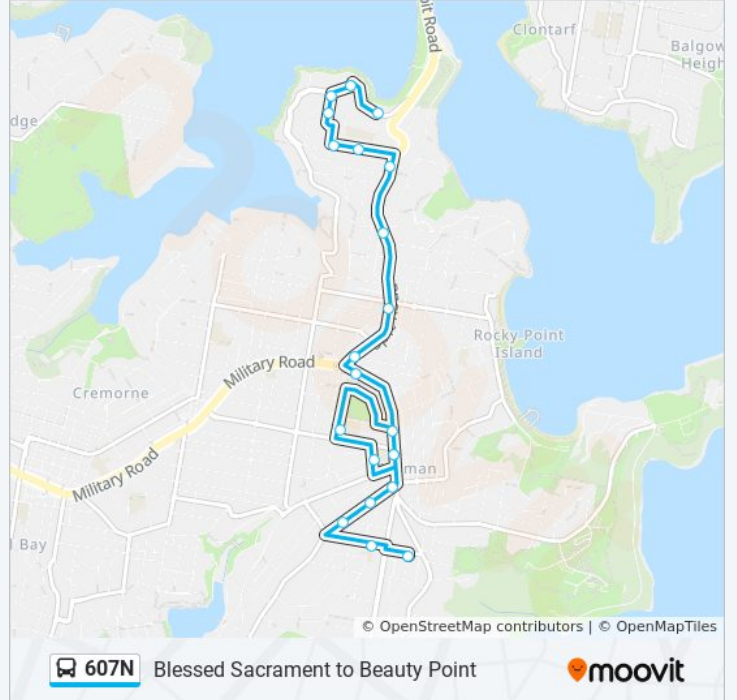

Direction: Beauty Point

21 stops

[VIEW LINE SCHEDULE](#)

Blessed Sacrament Primary School, Milton Ave

Queenwood School for Girls, Queen St

Mosman Preparatory School, Raglan St

Raglan St at Hamlet Lane

Raglan St at Military Rd

Spit Rd at Awaba St

Spit Rd opp Parriwi Rd

Spit Rd before Medusa St

Medusa St opp Beauty Point Public School

Medusa St at Pindari Ave

Pindari Ave at Euryalus St

Pindari Ave at Beauty Point Rd

Beauty Point Rd opp Marsala St

Pearl Bay Ave opp Moss Lane

607N bus Time Schedule

Beauty Point Route Timetable:

Sunday	Not Operational
Monday	15:13
Tuesday	15:13
Wednesday	15:13
Thursday	15:13
Friday	15:13
Saturday	Not Operational

607N bus Info

Direction: Beauty Point

Stops: 21

Trip Duration: 35 min

Line Summary:

607N bus time schedules and route maps are available in an offline PDF at moovitapp.com. Use the [Moovit App](#) to see live bus times, train schedule or subway schedule, and step-by-step directions for all public transit in Sydney.