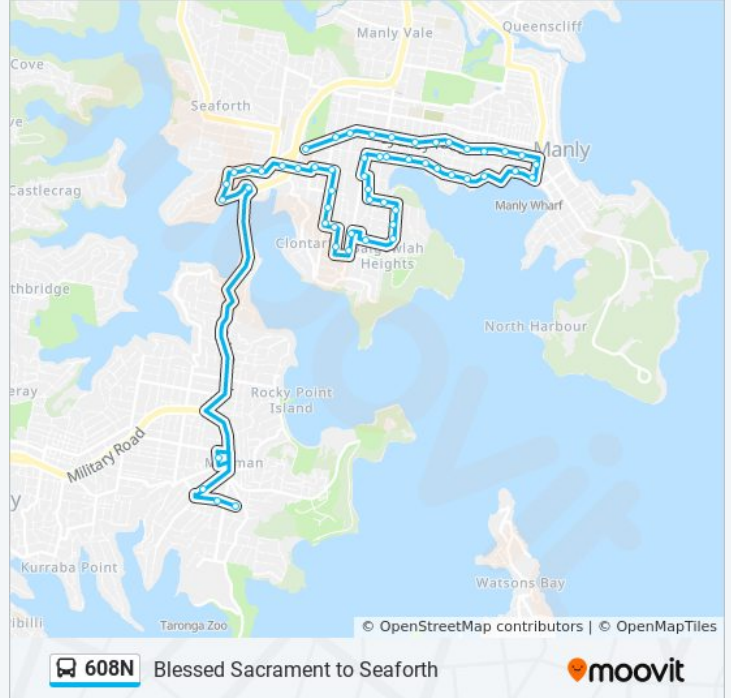

### 608N bus Info

**Direction:** Seaforth-Coral St

**Stops:** 53

**Trip Duration:** 59 min

**Line Summary:**

Curban St opp Concise St  
Curban St at Valley Rd  
Curban St before New St  
Nanbaree Reserve, New St  
New St at Bungaloe Ave  
Bungaloe Ave opp New St  
Lower Beach St at Woodland St  
Woodland St before White St  
White St at Condamine St  
White St before Orchard St  
Lauderdale Ave opp King Ave  
Lauderdale Ave opp 79  
Lauderdale Ave after Rosedale Ave  
Lauderdale Ave opp Bolingbroke Pde  
Lauderdale Ave at Woods Pde  
The Crescent at Laurence St  
West Esplanade opp Manly Art Gallery  
Manly Wharf, West Esplanade, Stand D  
Manly Wharf, Belgrave St, Stand E  
Sydney Rd opp Ivanhoe Park  
Sydney Rd opp Birkley Rd  
Sydney Rd opp Crescent St  
Sydney Rd opp Cohen St  
Sydney Rd at Bellevue St  
Sydney Rd at Austin St  
Sydney Rd after Hill St  
Sydney Rd before Condamine St  
Sydney Rd at Woodland St  
Sydney Rd at West St  
Sydney Rd at Wanganella St  
Sydney Rd at Coral St