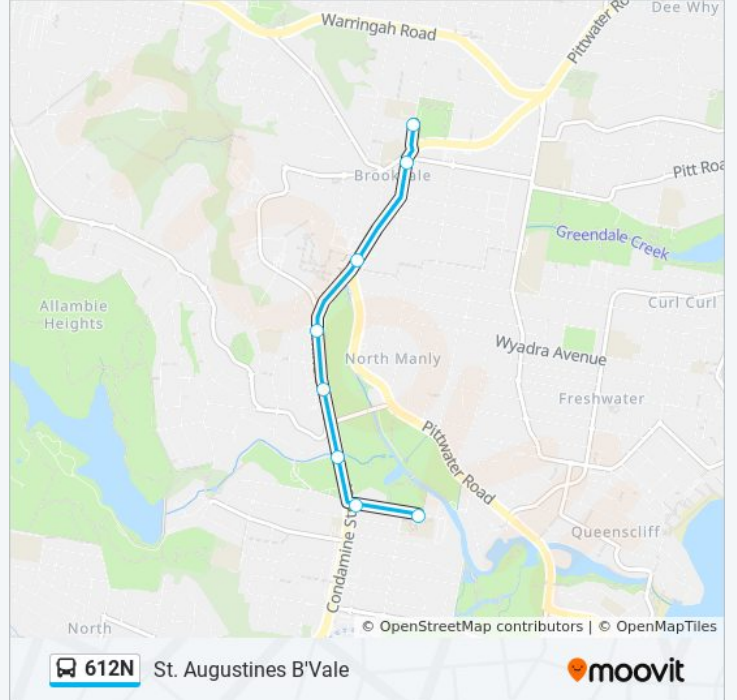

 **612N**

St. Augustines B'Vale

Get The App

The 612N bus line St. Augustines B'Vale has one route. For regular weekdays, their operation hours are:

(1) St. Augustines B'Vale: 15:20

Use the Moovit App to find the closest 612N bus station near you and find out when is the next 612N bus arriving.

Direction: St. Augustines B'Vale

8 stops

[VIEW LINE SCHEDULE](#)

NBSC Mackellar Girls, Campbell Pde, Stand J

Campbell Pde before Condamine St

Miller Reserve, Condamine St

Condamine St after James St

Condamine St at Pozieres Pde

Warringah Mall, Pittwater Rd, Stand D

Pittwater Rd at Old Pittwater Rd

St Augustine's College, Alfred Rd

612N bus Time Schedule

St. Augustines B'Vale Route Timetable:

| | |
|-----------|-----------------|
| Sunday | Not Operational |
| Monday | 15:20 |
| Tuesday | 15:20 |
| Wednesday | 15:20 |
| Thursday | 15:20 |
| Friday | 15:20 |
| Saturday | Not Operational |

612N bus Info

Direction: St. Augustines B'Vale

Stops: 8

Trip Duration: 12 min

Line Summary:

612N bus time schedules and route maps are available in an offline PDF at moovitapp.com. Use the Moovit App to see live bus times, train schedule or subway schedule, and step-by-step directions for all public transit in Sydney.