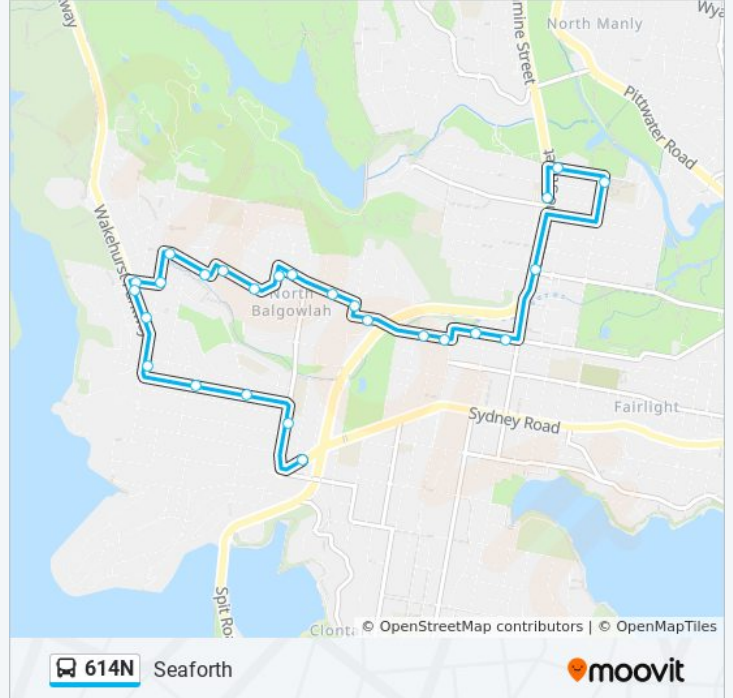

The 614N bus line Seaforth has one route. For regular weekdays, their operation hours are:

(1) Seaforth: 15:15

Use the Moovit App to find the closest 614N bus station near you and find out when is the next 614N bus arriving.

Direction: Seaforth

26 stops

[VIEW LINE SCHEDULE](#)

- St Kieran's Church, Codamine St
- Campbell Pde after Condamine St
- NBSC Mackellar Girls, Quirk Rd, Stand D
- Manly Vale B-Line, Condamine St
- Balgowlah Rd after Condamine St
- Balgowlah Rd after Woodland St
- Kitchener St after West St
- Kitchener St before Wanganella St
- Myrtle St opp Abingdon St
- Daisy St at Woodbine St
- Woodbine St opp Tottenham St
- Woodbine St opp Woodbine Street Shops
- Eileen St opp Woolgoolga St
- Coramba St at Eileen St
- Coramba St before Taree Ave
- Urunga St at Taree Ave
- Urunga St at Clontarf St
- Clontarf St at Lister Ave
- Lister Ave at Wakehurst Pkwy
- Wakehurst Pkwy after Lister Ave
- Wakehurst Pkwy opp Castle Cct
- Clontarf St opp Callicoma Rd

Direction: Seaforth

Stops: 26

Trip Duration: 23 min

Line Summary:

Frenchs Forest Rd at Montauban Ave

Frenchs Forest Rd before Baringa Ave

Seaforth Public School, Frenchs Forest Rd

Sydney Rd after Kempbridge Ave