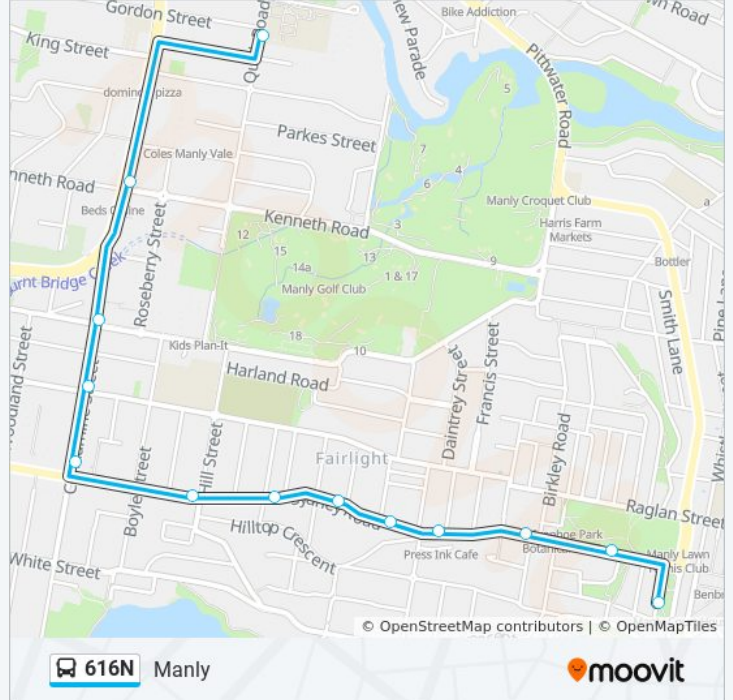

Direction: Mackellar Girls

16 stops

[VIEW LINE SCHEDULE](#)

Manly Wharf, Belgrave St, Stand G
Manly Wharf, Belgrave St, Stand E
Sydney Rd opp Ivanhoe Park
Sydney Rd opp Birkley Rd
Sydney Rd opp Crescent St
Sydney Rd opp Cohen St
Sydney Rd at Bellevue St
Sydney Rd at Austin St
Sydney Rd after Hill St
Condamine St opp Balgowlah Uniting Church
Condamine St at Griffiths St
Condamine St at Balgowlah Rd
Manly Vale B-Line, Condamine St
Condamine St opp Manly Vale Community Centre
Campbell Pde after Condamine St
NBSC Mackellar Girls, Campbell Pde, Stand K

Stops: 16

Trip Duration: 15 min

Line Summary:

Direction: Manly

14 stops

[VIEW LINE SCHEDULE](#)

NBSC Mackellar Girls, Quirk Rd, Stand A

Manly Vale B-Line, Condamine St

Sydney Rd opp George St

Ivanhoe Park, Sydney Rd

Manly Wharf, West Promenade, Stand J

St Pauls College, Darley Rd

616N bus Time Schedule

Manly Route Timetable:

Sunday	Not Operational
Monday	15:20
Tuesday	15:20
Wednesday	15:20
Thursday	15:20
Friday	15:20
Saturday	Not Operational

616N bus Info

Direction: Manly

Stops: 14

Trip Duration: 12 min

Line Summary:

616N bus time schedules and route maps are available in an offline PDF at moovitapp.com. Use the [Moovit App](#) to see live bus times, train schedule or subway schedule, and step-by-step directions for all public transit in Sydney.