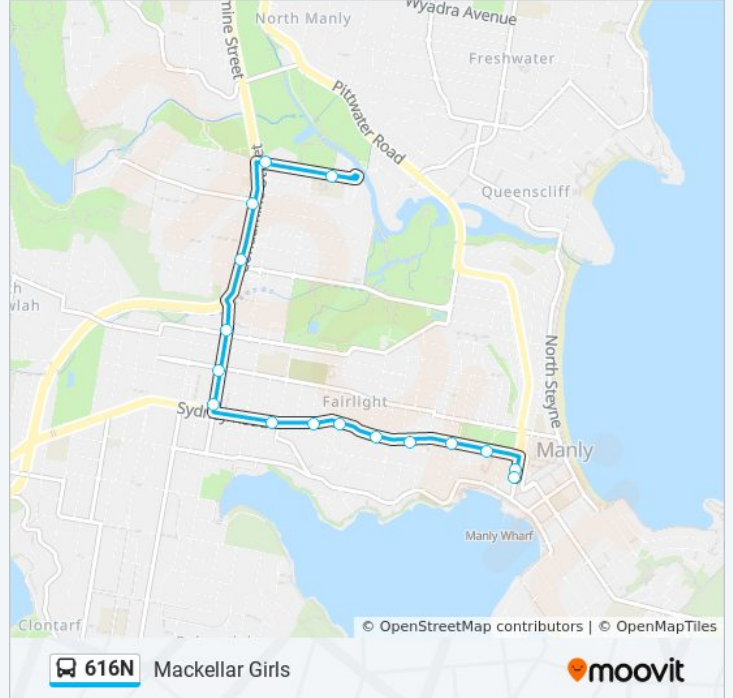

Direction: Mackellar Girls

16 stops

[VIEW LINE SCHEDULE](#)

Manly Wharf, Belgrave St, Stand G
Manly Wharf, Belgrave St, Stand E
Sydney Rd opp Ivanhoe Park
Sydney Rd opp Birkley Rd
Sydney Rd opp Crescent St
Sydney Rd opp Cohen St
Sydney Rd at Bellevue St
Sydney Rd at Austin St
Sydney Rd after Hill St
Condamine St opp Balgowlah Uniting Church
Condamine St at Griffiths St
Condamine St at Balgowlah Rd
Manly Vale B-Line, Condamine St
Condamine St opp Manly Vale Community Centre
Campbell Pde after Condamine St
NBSC Mackellar Girls, Campbell Pde, Stand K

Stops: 16

Trip Duration: 15 min

Line Summary:

Direction: Manly

14 stops

[VIEW LINE SCHEDULE](#)

NBSC Mackellar Girls, Quirk Rd, Stand A

Manly Vale B-Line, Condamine St

Sydney Rd opp George St

Ivanhoe Park, Sydney Rd

Manly Wharf, West Promenade, Stand J

St Pauls College, Darley Rd

616N bus Time Schedule

Manly Route Timetable:

Sunday	Not Operational
Monday	15:20
Tuesday	15:20
Wednesday	15:20
Thursday	15:20
Friday	15:20
Saturday	Not Operational