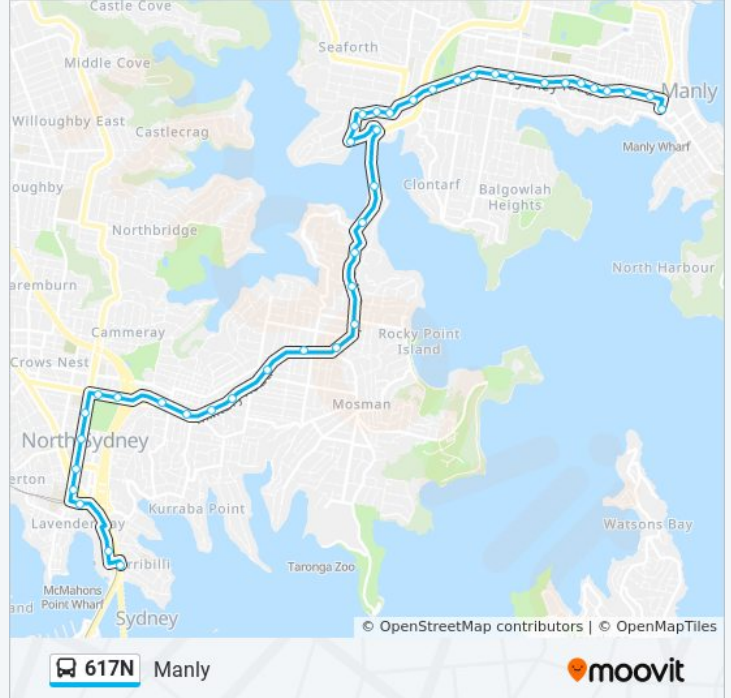

 **617N**

Manly

Get The App

The 617N bus line Manly has one route. For regular weekdays, their operation hours are:

(1) Manly: 15:35

Use the Moovit App to find the closest 617N bus station near you and find out when is the next 617N bus arriving.

Direction: Manly

41 stops

[VIEW LINE SCHEDULE](#)

Broughton St at Fitzroy St
Alfred St Sth opp Milsons Point Station
North Sydney Station, Blue St, Stand D
Victoria Cross, Miller St
Miller St before Berry St
Civic Park, Miller St
Miller St at Carlow St
Falcon St at Bardsley Gdns
Falcon St at Moodie St
Big Bear Shopping Centre, Military Rd
Neutral Bay Junction, Military Rd, Stand E
Military Rd opp Hampden Ave
Military Rd opp Holt Ave
Military Rd at Prince St
Military Rd at Bond St
Spit Junction B-Line, Spit Rd
Spit Rd at Awaba St
Spit Rd opp Parriwi Rd
Spit Rd before Medusa St
Spit Rd at Pearl Bay Ave
Spit West Reserve, Spit Rd
Battle Bvd at Manly Rd

617N bus Time Schedule

Manly Route Timetable:

Sunday	Not Operational
Monday	15:35
Tuesday	15:35
Wednesday	15:35
Thursday	15:35
Friday	15:35
Saturday	Not Operational

617N bus Info

Direction: Manly

Stops: 41

Trip Duration: 43 min

Line Summary:

Battle Bvd at Seaforth Cres
Palmerston Pl after Alan Ave
Ponsonby Pde opp Palmerston Pl
Ponsonby Pde at Panorama Pde
Ponsonby Pde opp Old Sydney Rd
Sydney Rd after Kempbridge Ave
Balgowlah Golf Club, Sydney Rd
Sydney Rd before Wanganella St
Sydney Rd at Rickard St
Sydney Rd before Woodland St
Sydney Rd at Condamine St
Sydney Rd at Hill St
Sydney Rd at Austin St
Sydney Rd at Brisbane St
Sydney Rd at Cohen St
Sydney Rd at Thornton St
Sydney Rd opp George St
Ivanhoe Park, Sydney Rd
Manly Wharf, West Promenade, Stand J