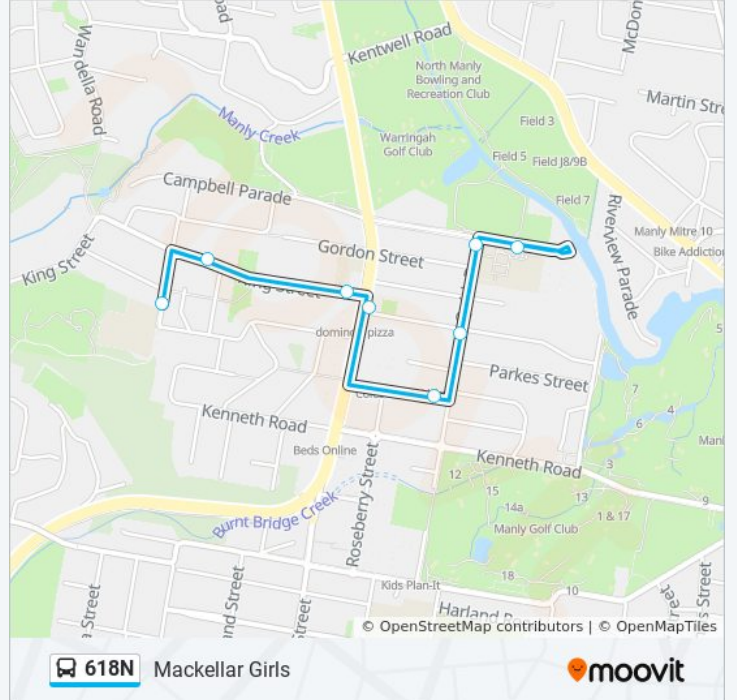

 618N

Mackellar Girls

Get The App

The 618N bus line Mackellar Girls has one route. For regular weekdays, their operation hours are:

(1) Mackellar Girls: 15:08

Use the Moovit App to find the closest 618N bus station near you and find out when is the next 618N bus arriving.

Direction: Mackellar Girls

8 stops

[VIEW LINE SCHEDULE](#)

Gibbs St before Arana St

King St opp Seebrees St

St Kieran's Church, King St

Manly Vale Community Centre, Condamine St

Koorala St before Quirk Rd

Quirk Rd at Innes Rd

NBSC Mackellar Girls, Quirk Rd, Stand E

NBSC Mackellar Girls, Campbell Pde, Stand K

618N bus Time Schedule

Mackellar Girls Route Timetable:

Sunday	Not Operational
Monday	15:08
Tuesday	15:08
Wednesday	15:08
Thursday	15:08
Friday	15:08
Saturday	Not Operational

618N bus Info

Direction: Mackellar Girls

Stops: 8

Trip Duration: 9 min

Line Summary:

618N bus time schedules and route maps are available in an offline PDF at moovitapp.com. Use the [Moovit App](#) to see live bus times, train schedule or subway schedule, and step-by-step directions for all public transit in Sydney.