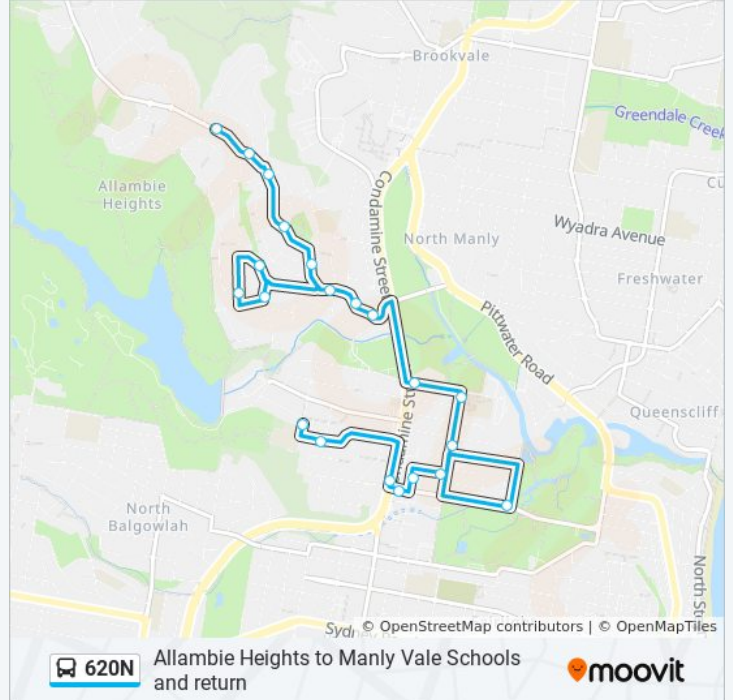

The 620N bus line (Allambie Heights to Manly Vale Schools and return) has 2 routes. For regular weekdays, their operation hours are:

(1) Allambie Heights: 15:10(2) Manly Vale PS: 08:22

Use the Moovit App to find the closest 620N bus station near you and find out when is the next 620N bus arriving.

**Direction: Allambie Heights**

26 stops

[VIEW LINE SCHEDULE](#)

- Gibbs St before Arana St
- King St opp Seebrees St
- St Kieran's Church, King St
- Manly Vale Community Centre, Condamine St
- Quirk Rd after Innes Rd
- Kenneth Rd at Addiscombe Rd
- Quirk Rd at Innes Rd
- NBSC Mackellar Girls, Quirk Rd, Stand E
- NBSC Mackellar Girls, Quirk Rd, Stand B
- Koorala St at Quirk Rd
- Roseberry St after Koorala St
- Kenneth Rd before Condamine St
- Manly Vale B-Line, Condamine St
- Condamine St opp Manly Vale Community Centre
- Condamine St after Gordon St
- Miller Reserve, Condamine St
- Kentwell Rd after Condamine St
- Kentwell Rd before Cornwell Rd
- Kentwell Rd opp Allambie Rd
- Wandella Rd opp Carinya Cl
- Binalong Ave before Southern Cross Way

**Stops:** 21

**Trip Duration:** 27 min

**Line Summary:**

Manly Vale B-Line, Condamine St

Sunshine St opp Pineview Ave

Gibbs St before Arana St

620N bus time schedules and route maps are available in an offline PDF at [moovitapp.com](https://moovitapp.com). Use the [Moovit App](#) to see live bus times, train schedule or subway schedule, and step-by-step directions for all public transit in Sydney.