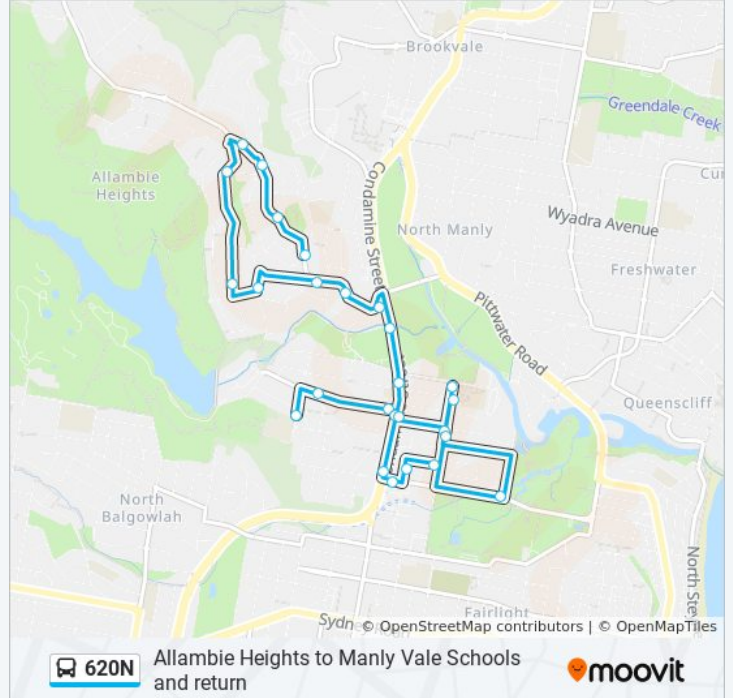

**Direction: Allambie Heights**

26 stops

[VIEW LINE SCHEDULE](#)

- Gibbs St before Arana St
- King St opp Seebrees St
- St Kieran's Church, King St
- Manly Vale Community Centre, Condamine St
- Quirk Rd after Innes Rd
- Kenneth Rd at Addiscombe Rd
- Quirk Rd at Innes Rd
- NBSC Mackellar Girls, Quirk Rd, Stand E
- NBSC Mackellar Girls, Quirk Rd, Stand B
- Koorala St at Quirk Rd
- Roseberry St after Koorala St
- Kenneth Rd before Condamine St
- Manly Vale B-Line, Condamine St
- Condamine St opp Manly Vale Community Centre
- Condamine St after Gordon St
- Miller Reserve, Condamine St
- Kentwell Rd after Condamine St
- Kentwell Rd before Cornwell Rd
- Kentwell Rd opp Allambie Rd
- Wandella Rd opp Carinya Cl
- Binalong Ave before Southern Cross Way

**Stops:** 26

**Trip Duration:** 30 min

**Line Summary:**

- Jennifer Ave opp Nargong Rd
- Allambie Rd at Kirra Rd
- Allambie Rd at Corkery Cres
- Allambie Rd after Corkery Cres
- Allambie Rd opp Eerawy Rd

**Direction: Manly Vale PS**

21 stops

[VIEW LINE SCHEDULE](#)

- Allambie Rd after Kirra Rd
- Allambie Rd at Kirra Rd
- Allambie Rd at Corkery Cres
- Allambie Rd after Corkery Cres
- Allambie Rd opp Eerawy Rd
- Wandella Rd opp Carinya Cl
- Binalong Ave before Southern Cross Way
- Kentwell Rd at Tokara St
- Kentwell Rd before Orara Rd
- Kentwell Rd after Orara Rd
- Kentwell Rd before Condamine St
- Campbell Pde after Condamine St
- NBSC Mackellar Girls, Quirk Rd, Stand D
- Quirk Rd after Innes Rd
- Kenneth Rd at Addiscombe Rd
- Koorala St at Quirk Rd
- Roseberry St after Koorala St
- Kenneth Rd before Condamine St

**Stops:** 21

**Trip Duration:** 27 min

**Line Summary:**

Manly Vale B-Line, Condamine St

Sunshine St opp Pineview Ave

Gibbs St before Arana St

620N bus time schedules and route maps are available in an offline PDF at [moovitapp.com](https://moovitapp.com). Use the [Moovit App](#) to see live bus times, train schedule or subway schedule, and step-by-step directions for all public transit in Sydney.