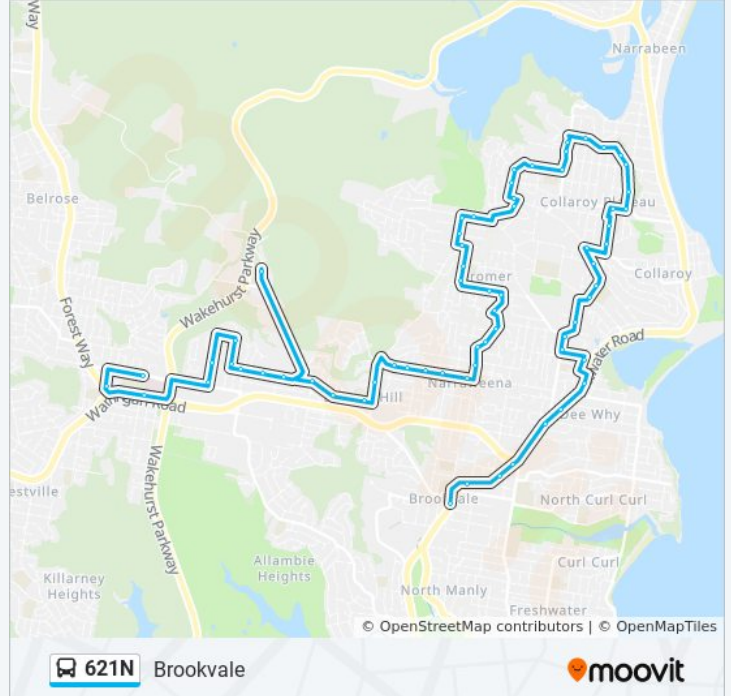

Alfred St at Greenwood Ave

Alfred St opp Rayner Ave

Alfred St opp Rowena Rd

Alfred St after Maas St

Alfred St at Carawa Rd

Carawa Rd at Davison St

Caroola Rd opp Meehan Rd

Caroola Rd opp Cromer Public School

Grover Ave before Carrington Ave

Carrington Ave opp Washington Ave

Carrington Ave at Toronto Ave

Toronto Ave opp Carrington Ave

Ambleside Reserve, Ambleside St

Heather St before Kirkstone Rd

Kirkstone Rd opp Carlisle St

Kirkstone Rd at Rose Ave

Rose Ave opp Grasmere Cres

St Rose's Primary School, Rose Ave

Veterans Pde at Lantana Ave

RSL ANZAC Village, Veterans Pde

Edgecliffe Bvd opp Claudare St

Edgecliffe Bvd opp Stella St

Edgecliffe Bvd opp Aubreen St

Edgecliffe Bvd opp Acacia St

Edgecliffe Bvd opp Grevillia St

Hilma St at Telopea St

Telopea St before Aubreen St

Collaroy Plateau Public School, Plateau Rd

Plateau Rd at Hilma St

Anzac Ave at Parkes Rd

Collaroy Park, Parkes Rd

Parkes Rd after Westmoreland Ave

Pittwater House School, Parkes Rd