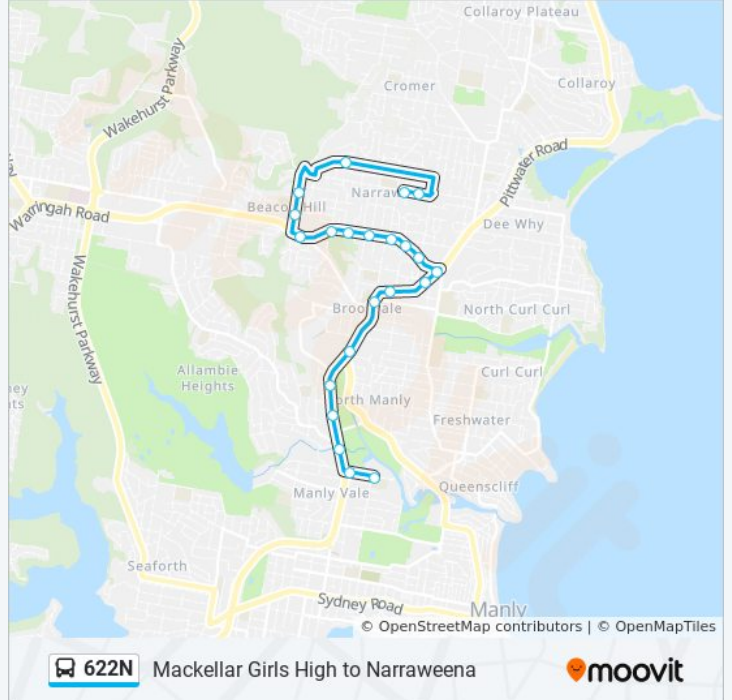

Warringah Mall, Pittwater Rd, Stand D

Pittwater Rd at Old Pittwater Rd

Brookvale Oval, Pittwater Rd

Manly Leagues Club, Pittwater Rd

Pittwater Rd at Warringah Rd

Warringah Rd after Victor Rd

Warringah Rd after Pine Ave

Warringah Rd opp Alfred St

Warringah Rd at Consul Rd

Warringah Rd after Northcliffe Ave

Warringah Rd opp McKillop Rd

Willandra Rd opp Beacon Hill Memorial Hall

Willandra Rd at Egan Pl

Parr Pde opp Ronald Ave

Narraweena Tennis Club, McIntosh Rd

McIntosh Rd after Mundara Pl

622N bus Time Schedule

Narraweena Route Timetable:

Sunday	Not Operational
Monday	15:20
Tuesday	15:20
Wednesday	15:20
Thursday	15:20
Friday	15:20
Saturday	Not Operational

622N bus Info

Direction: Narraweena

Stops: 21

Trip Duration: 26 min

Line Summary:

622N bus time schedules and route maps are available in an offline PDF at moovitapp.com. Use the Moovit App to see live bus times, train schedule or subway schedule, and step-by-step directions for all public transit in Sydney.