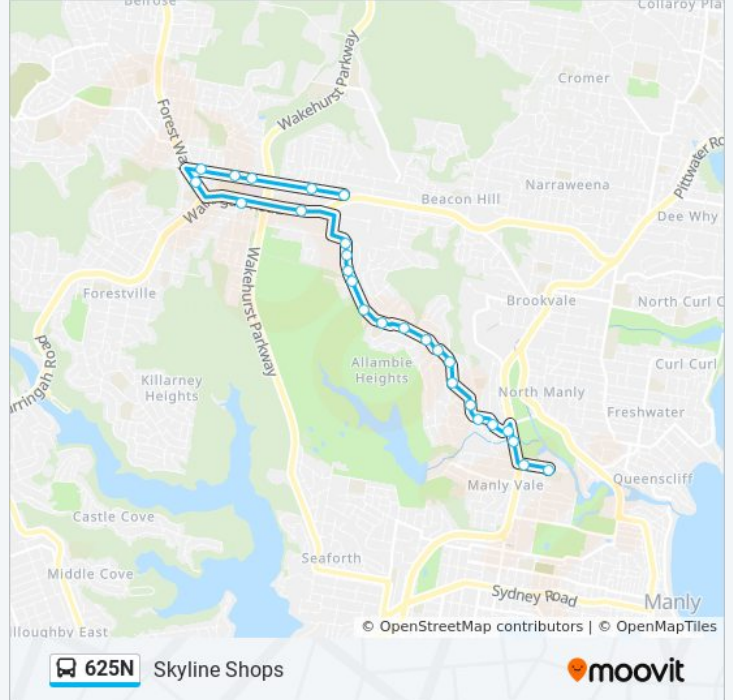

The Forest High School, Frenchs Forest Rd, Stand D

Frenchs Forest Rd opp Nth Beaches Hospital

Frenchs Forest Rd at Romford Rd

Skyline Shops, Frenchs Forest Rd E

625N bus time schedules and route maps are available in an offline PDF at moovitapp.com. Use the [Moovit App](#) to see live bus times, train schedule or subway schedule, and step-by-step directions for all public transit in Sydney.

[About Moovit](#) • [MaaS Solutions](#) • [Supported Countries](#) • [Mooviter Community](#)

© 2024 Moovit - All Rights Reserved

Check Live Arrival Times