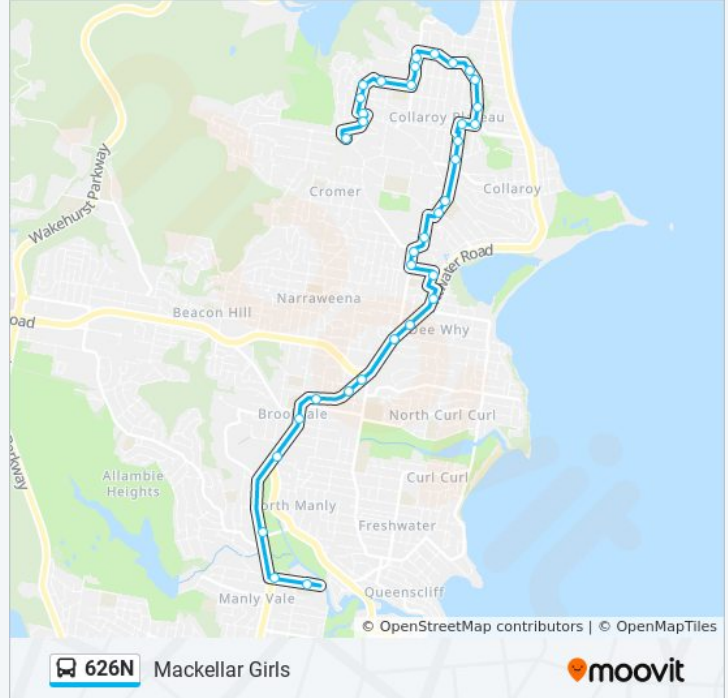

**Direction: Mackellar Girls**

37 stops

[VIEW LINE SCHEDULE](#)

- South Creek Rd after Toronto Ave
- Ambleside Reserve, Ambleside St
- Heather St before Kirkstone Rd
- Kirkstone Rd opp Carlisle St
- Kirkstone Rd at Rose Ave
- Rose Ave opp Grasmere Cres
- St Rose's Primary School, Rose Ave
- Veterans Pde at Lantana Ave
- RSL ANZAC Village, Veterans Pde
- Edgecliffe Bvd opp Claudare St
- Edgecliffe Bvd opp Stella St
- Edgecliffe Bvd opp Aubreen St
- Edgecliffe Bvd opp Acacia St
- Edgecliffe Bvd opp Grevillia St
- Hilma St at Telopea St
- Telopea St before Aubreen St
- Collaroy Plateau Public School, Plateau Rd
- Plateau Rd at Hilma St
- Anzac Ave at Parkes Rd
- Collaroy Park, Parkes Rd
- Parkes Rd after Westmoreland Ave
- Pittwater House School, Parkes Rd

**Stops:** 37

**Trip Duration:** 34 min

**Line Summary:**

Campbell Ave at Heron Pl  
 Fisher Rd at Ilikai Pl  
 Fisher Rd at Lismore Ave  
 Westminster Ave after Lismore Ave  
 Dee Why RSL Club, Pittwater Rd  
 Dee Why Shops, Pittwater Rd  
 Pittwater Rd after Pacific Pde  
 Pittwater Rd after Harbord Rd  
 Pittwater Rd opp Manly Leagues Club  
 Pittwater Rd opp Brookvale Oval  
 Pittwater Rd after Chard Rd  
 Warringah Mall, Pittwater Rd, Stand B  
 Condamine St opp Warringah Golf Club  
 Campbell Pde after Condamine St  
 NBSC Mackellar Girls, Campbell Pde, Stand K

**Direction: Neutral Bay Jn**

36 stops  
[VIEW LINE SCHEDULE](#)

Pittwater House School, South Creek Rd  
 Pittwater Rd opp South Creek Rd  
 Pittwater Rd opp Lismore Ave  
 Dee Why RSL Club, Pittwater Rd  
 Dee Why Shops, Pittwater Rd  
 Pittwater Rd after Pacific Pde  
 Pittwater Rd after Harbord Rd  
 Pittwater Rd opp Manly Leagues Club  
 Pittwater Rd opp Brookvale Oval  
 Pittwater Rd after Chard Rd  
 Warringah Mall, Pittwater Rd, Stand B  
 Condamine St opp Warringah Golf Club  
 Condamine St at Gordon St  
 Manly Vale Community Centre, Condamine St