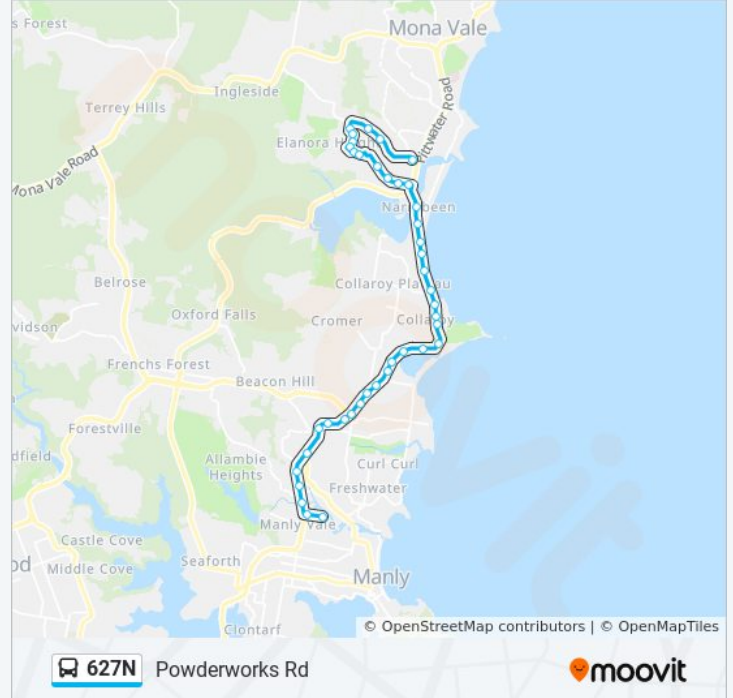

Pittwater Rd at Ramsay St

Pittwater Rd at Clarke St

Pittwater Rd at Goodwin St

Pittwater Rd before Narrabeen St

Narrabeen B-Line, Pittwater Rd

Rickard Rd at Minarto Lane

Rickard Rd opp Venetian Rd

95 Rickard Rd

Anana Rd after Rickard Rd

Anana Rd after Elanora Rd

Elanora Rd before Coolangatta Ave

Kalang Rd after Elanora Rd

Kalang Rd opp Allington Cres

Kalang Rd opp Elanora Heights Community Centre

Kalang Rd at St Andrews Gate

Powderworks Rd opp Lesley Cl

Powderworks Rd opp Cooleena Rd

Garden St opp Powderworks Rd

627N bus time schedules and route maps are available in an offline PDF at moovitapp.com. Use the Moovit App to see live bus times, train schedule or subway schedule, and step-by-step directions for all public transit in Sydney.

© 2024 Moovit - All Rights Reserved