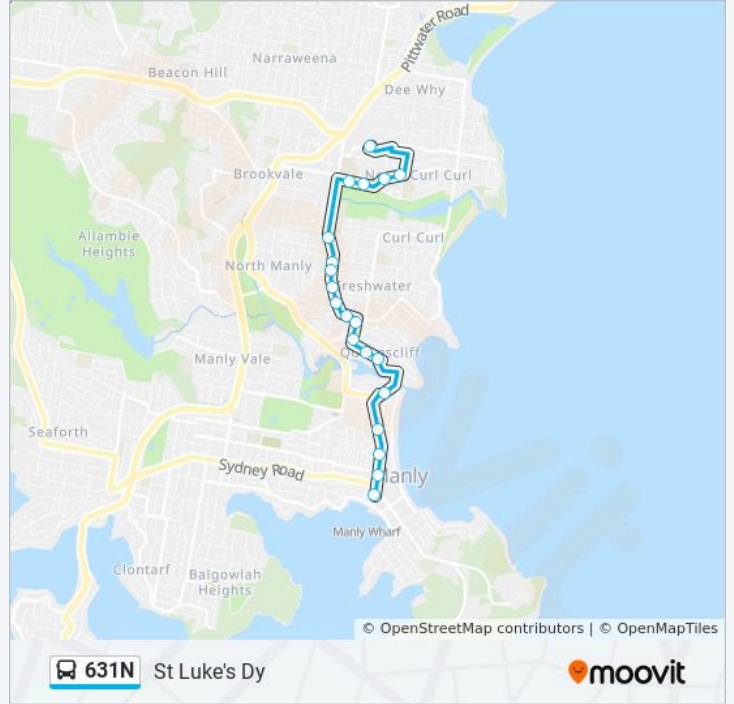

**Direction: St Luke's Dy**

20 stops

[VIEW LINE SCHEDULE](#)

- Manly Wharf, Belgrave St, Stand G
- Manly Tennis Club, Belgrave St
- Pittwater Rd opp Steinton St
- Pittwater Rd at Pine St
- Stella Maris College, Collingwood St, Stand B
- Queenscliff Rd at Greycliffe St
- Queenscliff Rd before Dalley St
- Cavill St opp Crown Rd
- Cavill St after Oliver St
- Lawrence St before Harbord Rd
- Harbord Rd opp Wilson St
- Harbord Rd at Coles Rd
- Harbord Rd at Wyuna Ave
- Harbord Rd before Wyadra Ave
- Harbord Rd at William St
- Abbott Rd opp Denzil Joyce Oval
- Abbott Rd opp Reub Hudson Oval
- Pitt Rd at Fairport St
- Pitt Rd before Playfair Rd
- St Luke's Grammar School, Quirk St

**631N bus Time Schedule**

St Luke's Dy Route Timetable:

Sunday	Not Operational
Monday	08:05
Tuesday	08:05
Wednesday	08:05
Thursday	08:05
Friday	08:05
Saturday	Not Operational

**631N bus Info**

**Direction:** St Luke's Dy

**Stops:** 20

**Trip Duration:** 19 min

**Line Summary:**

631N bus time schedules and route maps are available in an offline PDF at [moovitapp.com](https://moovitapp.com). Use the Moovit App to see live bus times, train schedule or subway schedule, and step-by-step directions for all public transit in Sydney.