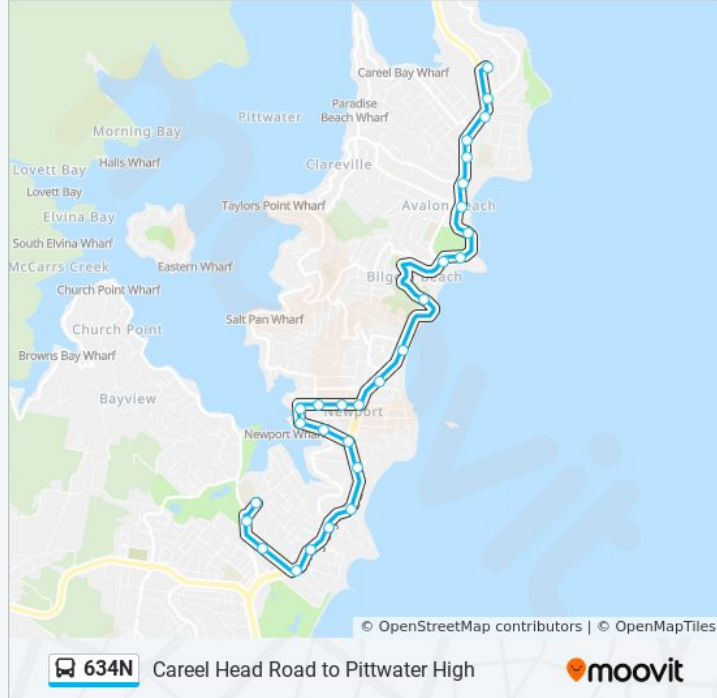

Direction: Mona Vale

12 stops

[VIEW LINE SCHEDULE](#)

Mona Vale Public School, Waratah St
Sacred Heart Primary School, Keenan St
Bayview Golf Course, Pittwater Rd
Pittwater High School, Mona St, Stand B
Waterview St after Mona St
Waterview St opp Delwood Cl
Waterview St before Crescent Rd
Waterview St opp Bellevarde Pde
Barrenjoey Rd opp Waterview St
Barrenjoey Rd opp Bassett St
Barrenjoey Rd before Darley St
Mona Vale B-Line, Barrenjoey Rd

Trip Duration: 12 min

Line Summary:

Direction: Pittwater High

28 stops

[VIEW LINE SCHEDULE](#)

- Carreel Head Rd at Burrawong Rd
- Barrenjoey Rd opp Careel Bay Tennis Club
- Barrenjoey Rd at North Avalon Rd
- Barrenjoey Rd opp George St
- Barrenjoey Rd opp Wollstonecraft Ave
- Barrenjoey Rd opp Central Rd
- Barrenjoey Rd near Avalon Pde
- Barrenjoey Rd after The Crescent
- 484 Barrenjoey Rd
- Barrenjoey Rd opp Old Barrenjoey Rd
- Barrenjoey Rd before The Serpentine
- Newport Surf Club, Neptune Rd
- Barrenjoey Rd after Bramley Ave
- Gladstone Rd opp Newport Park
- Gladstone Rd opp Woolcott St
- Trafalgar Park, Gladstone St
- Kalina St opp Dearin Reserve
- Kalina St after Queens Pde

634N bus Info

Direction: Pittwater High

Stops: 28

Trip Duration: 16 min

Line Summary:

Newport Public School, Beaconsfield St

Beaconsfield St at Barrenjoey Rd

Barrenjoey Rd before Karloo Pde

Barrenjoey Rd at Hillcrest Ave

Barrenjoey Rd opp Waterview St

Barrenjoey Rd opp Bassett St

Barrenjoey Rd before Darley St

Darley St opp Wilmette Pl

Bayview Golf Course, Pittwater Rd

Pittwater High School, Mona St, Stand A