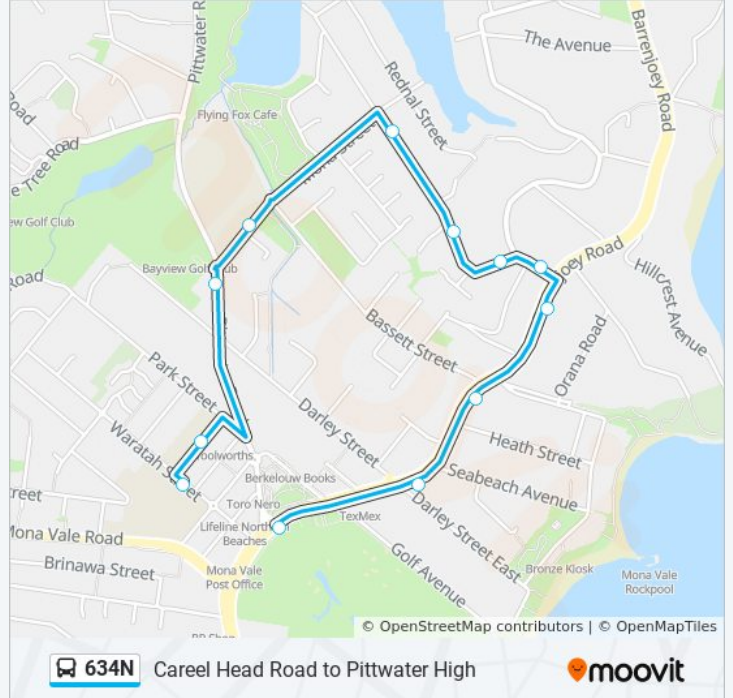

Direction: Mona Vale

12 stops

[VIEW LINE SCHEDULE](#)

Mona Vale Public School, Waratah St
Sacred Heart Primary School, Keenan St
Bayview Golf Course, Pittwater Rd
Pittwater High School, Mona St, Stand B
Waterview St after Mona St
Waterview St opp Delwood Cl
Waterview St before Crescent Rd
Waterview St opp Bellevarde Pde
Barrenjoey Rd opp Waterview St
Barrenjoey Rd opp Bassett St
Barrenjoey Rd before Darley St
Mona Vale B-Line, Barrenjoey Rd

Trip Duration: 12 min

Line Summary:

Direction: Pittwater High

28 stops

[VIEW LINE SCHEDULE](#)

- Carreel Head Rd at Burrawong Rd
- Barrenjoey Rd opp Careel Bay Tennis Club
- Barrenjoey Rd at North Avalon Rd
- Barrenjoey Rd opp George St
- Barrenjoey Rd opp Wollstonecraft Ave
- Barrenjoey Rd opp Central Rd
- Barrenjoey Rd near Avalon Pde
- Barrenjoey Rd after The Crescent
- 484 Barrenjoey Rd
- Barrenjoey Rd opp Old Barrenjoey Rd
- Barrenjoey Rd before The Serpentine
- Newport Surf Club, Neptune Rd
- Barrenjoey Rd after Bramley Ave
- Gladstone Rd opp Newport Park
- Gladstone Rd opp Woolcott St
- Trafalgar Park, Gladstone St
- Kalina St opp Dearin Reserve
- Kalina St after Queens Pde

634N bus Info

Direction: Pittwater High

Stops: 28

Trip Duration: 16 min

Line Summary:

Newport Public School, Beaconsfield St

Beaconsfield St at Barrenjoey Rd

Barrenjoey Rd before Karloo Pde

Barrenjoey Rd at Hillcrest Ave

Barrenjoey Rd opp Waterview St

Barrenjoey Rd opp Bassett St

Barrenjoey Rd before Darley St

Darley St opp Wilmette Pl

Bayview Golf Course, Pittwater Rd

Pittwater High School, Mona St, Stand A