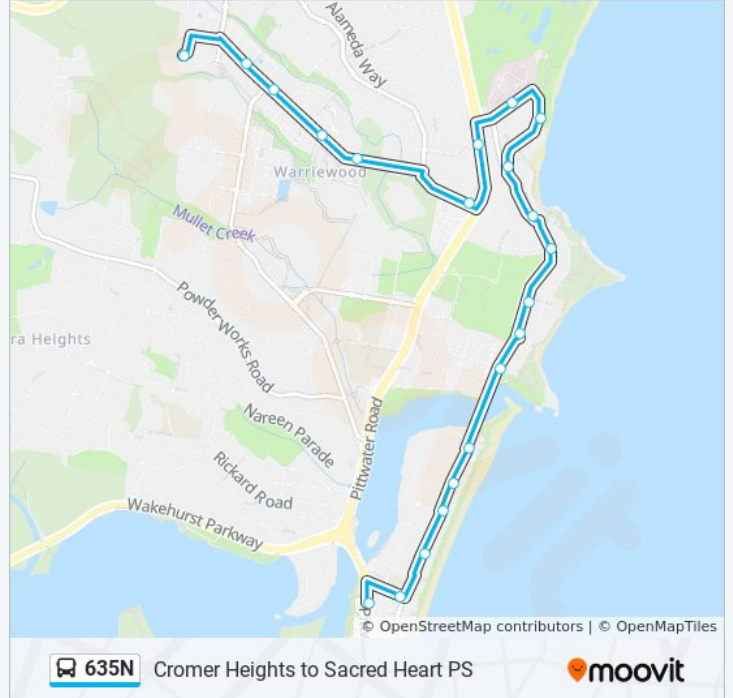

Direction: Narrabeen

21 stops

[VIEW LINE SCHEDULE](#)

- Mater Maria College
- Macpherson St opp Lomandra Way
- Macpherson St opp Garden St
- Macpherson St opp Gahnia Dr
- Macpherson St opp Boondah Rd
- Warriewood Rd before Pittwater Rd
- Pittwater Rd at Elimatta Rd
- Mona Vale Hospital, Coronation St
- Narrabeen Park Pde opp Cook Tce
- Narrabeen Park Pde at Melbourne Ave
- Warriewood SLSC, Narrabeen Park Pde
- Sydney Rd opp Arnott Cres
- 23 Sydney Rd
- Sydney Rd at Narrabeen Park Pde
- North Narrabeen Rockpool, Narrabeen Park Pde
- North Narrabeen SLSC, Ocean St
- Ocean St after Emerald St
- Ocean St at Octavia St
- Ocean St at Albemarle St
- Waterloo St at Ocean St
- Narrabeen Shops, Pittwater Rd

Trip Duration: 19 min

Line Summary:

Direction: Sacred Heart Mona VI

85 stops

[VIEW LINE SCHEDULE](#)

- Howse Cres at Truman Ave
- McNamara Rd opp Howse Cres
- Badcoe Rd before Truman Ave
- Truman Reserve, Toronto Ave
- Toronto Ave at Cromer Rd
- Toronto Ave opp Carrington Ave
- Ambleside Reserve, Ambleside St
- Heather St before Kirkstone Rd
- Kirkstone Rd opp Carlisle St
- Kirkstone Rd at Rose Ave
- Rose Ave opp Grasmere Cres
- St Rose's Primary School, Rose Ave
- Veterans Pde at Lantana Ave
- RSL ANZAC Village, Veterans Pde
- Edgecliffe Bvd opp Claudare St
- Edgecliffe Bvd opp Stella St
- Edgecliffe Bvd opp Aubreen St
- Edgecliffe Bvd opp Acacia St

Stops: 85

Trip Duration: 73 min

Line Summary:

Edgecliffe Bvd opp Grevillia St

Hilma St at Telopea St

Telopea St before Aubreen St

Collaroy Plateau Public School, Plateau Rd

Plateau Rd at Hilma St