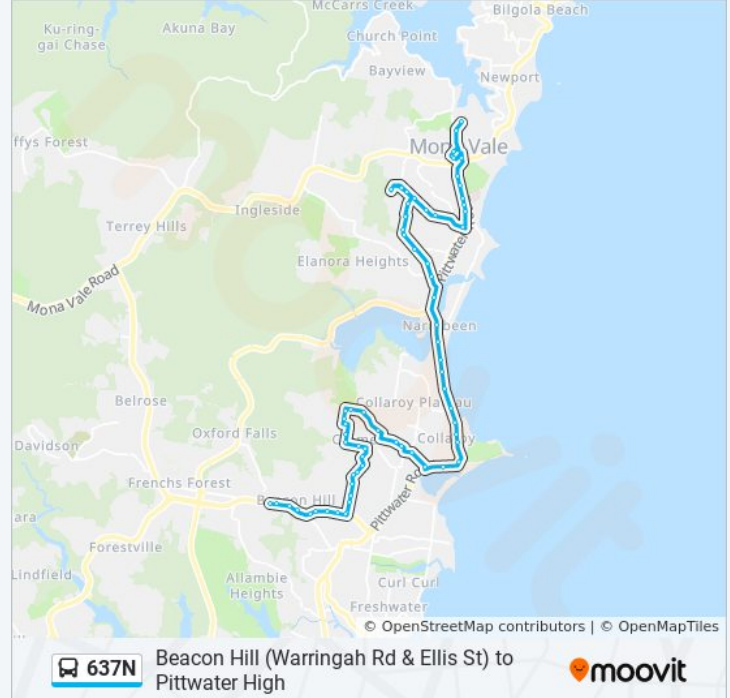

The 637N bus line Beacon Hill (Warringah Rd & Ellis St) to Pittwater High has one route. For regular weekdays, their operation hours are:

(1) Pittwater High: 07:34

Use the Moovit App to find the closest 637N bus station near you and find out when is the next 637N bus arriving.

Direction: Pittwater High

69 stops

[VIEW LINE SCHEDULE](#)

- Warringah Rd at Ellis Rd
- Warringah Rd at Oxford Falls Rd
- Warringah Rd before Cornish Ave
- Warringah Rd before Willandra Rd
- Warringah Rd opp Beacon Hill Rd
- Warringah Rd at McKillop Rd
- Warringah Rd at Lascelles Rd
- Warringah Rd at Waratah Pde
- Warringah Rd before Alfred St
- Alfred St after Warringah Rd
- Alfred St opp Narraweena Community Centre
- St John's Primary School, Alfred St
- St John's Primary School before McIntosh Rd
- Alfred St before Parr Pde
- Alfred St at Greenwood Ave
- Alfred St opp Rayner Ave
- Alfred St opp Rowena Rd
- Alfred St after Maas St
- Alfred St at Carawa Rd
- Carawa Rd at Davison St
- Caroola Rd opp Meehan Rd

637N bus Info

Direction: Pittwater High

Stops: 69

Trip Duration: 50 min

Line Summary:

Carcoola Rd opp Cromer Public School

Grover Ave before Carrington Ave

Carrington Ave opp Washington Ave

Macpherson St opp Garden St

Macpherson St opp Gahnia Dr

Macpherson St opp Boondah Rd

Warriewood Rd before Pittwater Rd

Pittwater Rd at Elimatta Rd

Pittwater Rd opp Coronation St

Pittwater Rd before Jenkins St