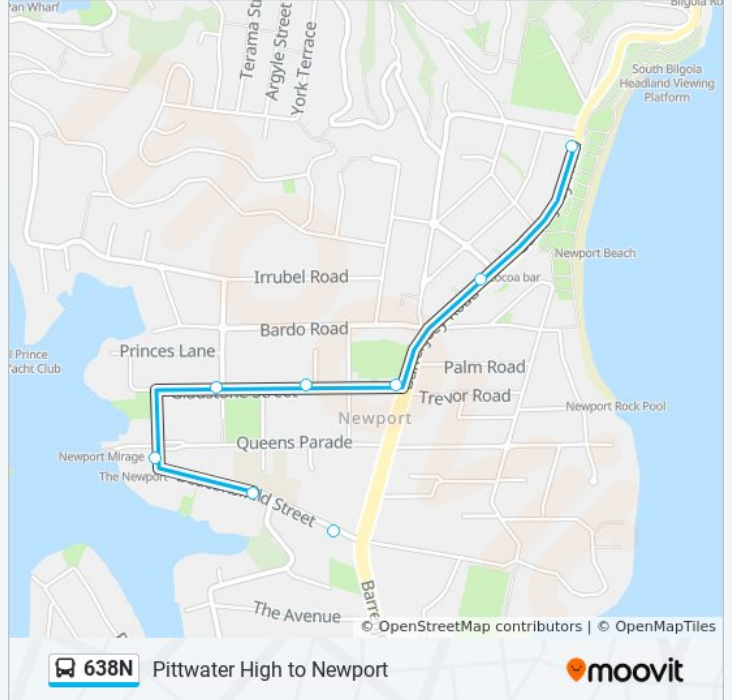

 **638N**

Pittwater High to Newport

Get The App

The 638N bus line Pittwater High to Newport has one route. For regular weekdays, their operation hours are:

(1) Newport: 14:36 - 15:43

Use the Moovit App to find the closest 638N bus station near you and find out when is the next 638N bus arriving.

Direction: Newport

15 stops

[VIEW LINE SCHEDULE](#)

Pittwater High School, Mona St, Stand C
Pittwater Rd opp Bayview Golf Course
Barrenjoey Rd after Darley St
Barrenjoey Rd at Bassett St
Barrenjoey Rd at Waterview St
Barrenjoey Rd after Phillip Rd
Barrenjoey Rd opp Karloo Pde
Beaconsfield St after Barrenjoey Rd
Beaconsfield St opp Newport Public School
Kalinya St before Queens Pde
Gladstone Rd at King St
Gladstone Rd at Woolcott St
Newport Park, Gladstone Rd
Barrenjoey Rd before Robertson Rd
Barrenjoey Rd at Neptune Rd

638N bus Info

Direction: Newport

Stops: 15

Trip Duration: 8 min

Line Summary:

638N bus time schedules and route maps are available in an offline PDF at moovitapp.com. Use the Moovit App to see live bus times, train schedule or subway schedule, and step-by-step directions for all public transit in Sydney.