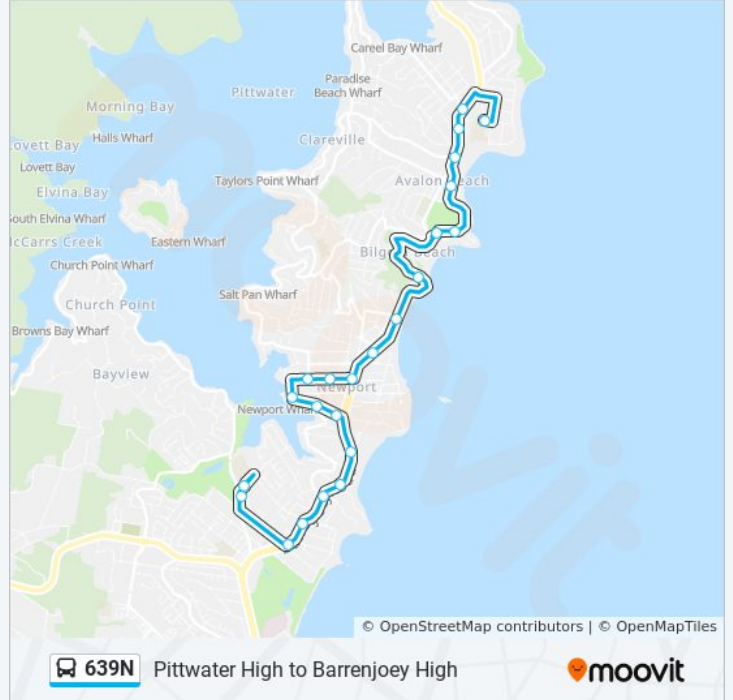

Barrenjoey High School, Coonanga Rd

639N bus time schedules and route maps are available in an offline PDF at moovitapp.com. Use the Moovit App to see live bus times, train schedule or subway schedule, and step-by-step directions for all public transit in Sydney.

© 2024 Moovit - All Rights Reserved