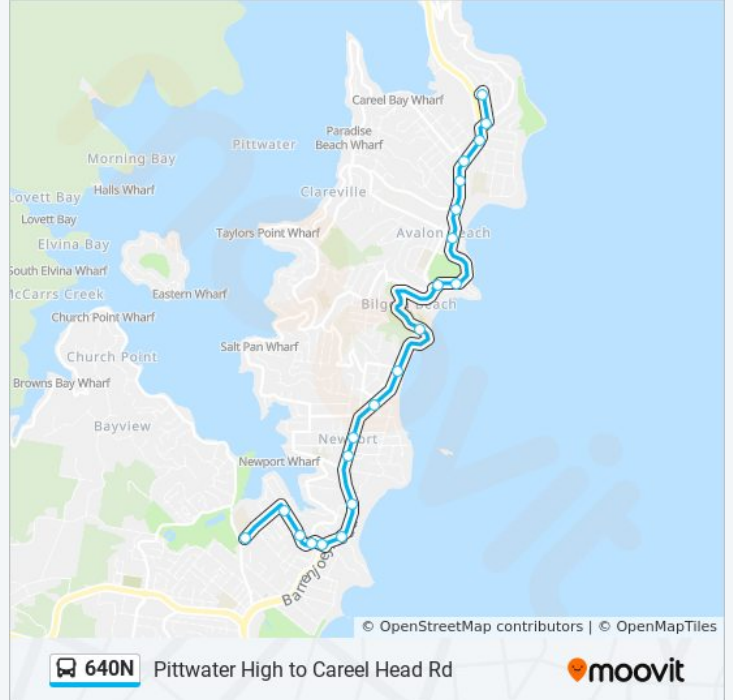

640N bus time schedules and route maps are available in an offline PDF at moovitapp.com. Use the [Moovit App](#) to see live bus times, train schedule or subway schedule, and step-by-step directions for all public transit in Sydney.

[About Moovit](#) • [MaaS Solutions](#) • [Supported Countries](#) • [Mooviter Community](#)

© 2024 Moovit - All Rights Reserved

Check Live Arrival Times