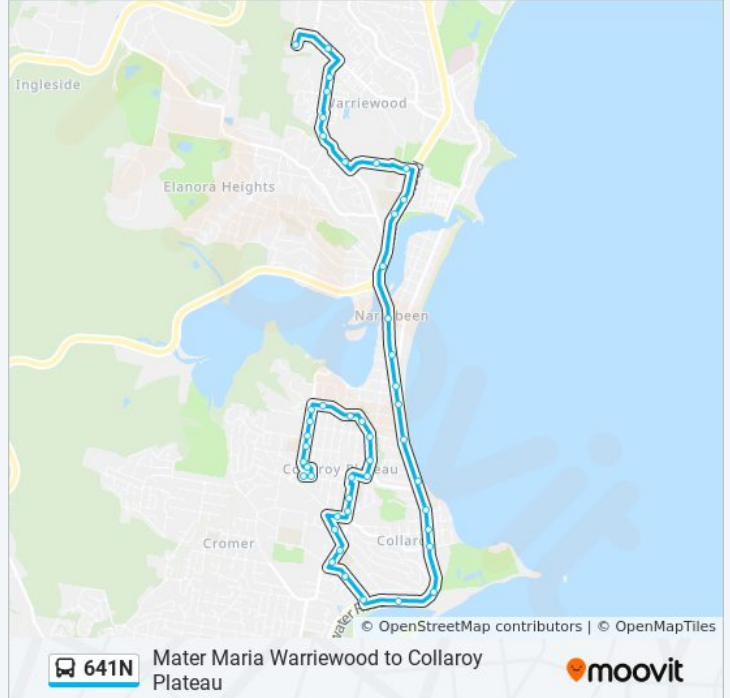

Mater Maria Warriewood to Collaroy Plateau

[Get The App](#)

The 641N bus line Mater Maria Warriewood to Collaroy Plateau has one route. For regular weekdays, their operation hours are:

(1) Collaroy Plateau: 15:32

Use the Moovit App to find the closest 641N bus station near you and find out when is the next 641N bus arriving.

Direction: Collaroy Plateau

46 stops

[VIEW LINE SCHEDULE](#)

- Mater Maria College
- Macpherson St opp Lomandra Way
- Garden St after Macpherson St
- Garden St at Shearwater Dr
- Garden St opp Opal Seaside Aged Care
- Garden St opp Irrawong Rd
- Katoa Reserve, Garden St
- Warriewood Square, Jacksons Rd
- Nelson Heather Senior Citizens Centre, Jacksons Rd
- Pittwater Rd opp Namona St
- Lakeside Park, Pittwater Rd
- Pittwater Rd opp Gondola Rd
- Narrabeen Shops, Pittwater Rd
- Pittwater Rd before Robertson St
- Pittwater Rd after Goodwin St
- Pittwater Rd at Clarke St
- Pittwater Rd at Ramsay St
- Collaroy B-Line, Pittwater Rd
- Pittwater Rd at Brissenden Ave
- Pittwater Rd at Ocean Gr
- Pittwater Rd at Anzac Ave

641N bus Info

Direction: Collaroy Plateau

Stops: 46

Trip Duration: 37 min

Line Summary:

Long Reef Beach, Pittwater Rd
 Pittwater Rd opp Hadleigh Ave
 South Creek Rd after Pittwater Rd
 South Creek Rd opp Pittwater House School
 Parkes Rd opp Pittwater House School
 Parkes Rd opp Westmoreland Ave
 Parkes Rd at Orlando Rd
 Anzac Ave at Kangaroo Rd
 Plateau Rd opp Hilma St
 Plateau Rd opp Collaroy Plateau Public School
 Aubreen St at Telopea St
 Telopea St at Hilma St
 Hilma St at Edgecliffe Bvd
 Edgecliffe Bvd at Acacia St
 Edgecliffe Bvd at Aubreen St
 Edgecliffe Bvd at Blandford St
 Edgecliffe Bvd at Fuller St
 Veterans Pde opp RSL ANZAC Village
 Veterans Pde opp Lantana Ave
 Veterans Pde opp Rose Ave
 Collaroy Plateau Shops, Veterans Pde
 Veterans Pde opp Ettalong St
 Telopea St before Fuller St
 Fuller St at Hall Ave
 Hall Ave before Heather St