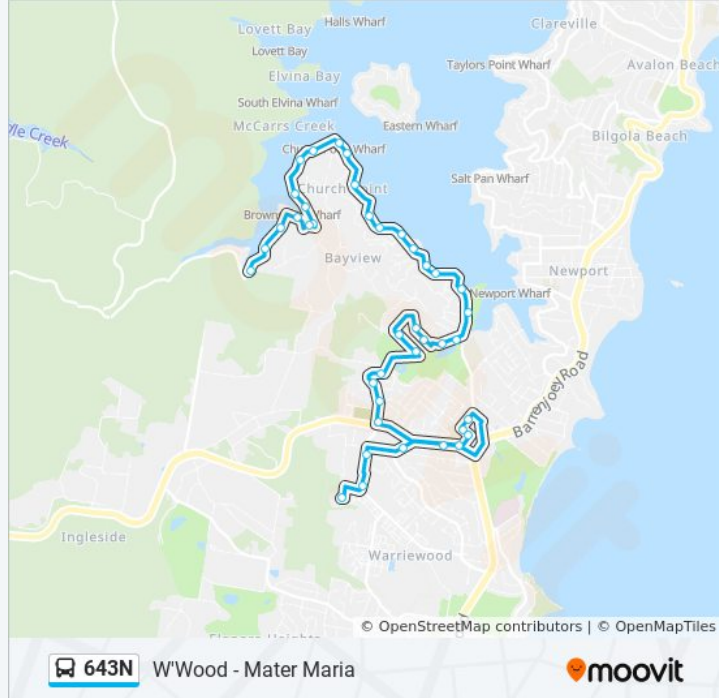

Trip Duration: 28 min

Line Summary:

Narrabeen Park Pde at Melbourne Ave

Warriewood SLSC, Narrabeen Park Pde

Sydney Rd opp Arnott Cres

23 Sydney Rd

Sydney Rd at Narrabeen Park Pde

Direction: W'Wood - Mater Maria

643N bus Info

Direction: W'Wood - Mater Maria

Stops: 40

Trip Duration: 36 min

Line Summary:

Gibson Marina, Pittwater Rd

Bayview Park, Pittwater Rd

Rowland Reserve, Pittwater Rd

Samuel St opp Fazzolari Ave

Samuel St before Mona Vale Rd

Mona Vale Rd before Bungan St

Mona Vale Public School, Waratah St

Mona Vale Public School, Waratah St

Sacred Heart Primary School, Keenan St

Mona Vale Rd opp Oliver Way

Foley St opp Pittwater Memorial Bowling Club

Ponderosa Pde at Apollo St

Ponderosa Pde before Macpherson St

Mater Maria College

643N bus time schedules and route maps are available in an offline PDF at moovitapp.com. Use the [Moovit App](#) to see live bus times, train schedule or subway schedule, and step-by-step directions for all public transit in Sydney.