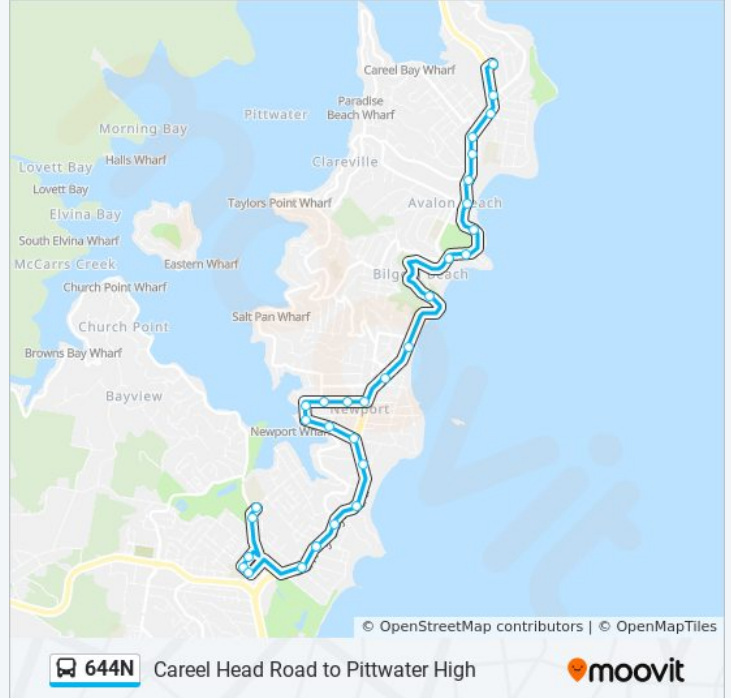

 **644N**

Careel Head Road to Pittwater High

Get The App

The 644N bus line Careel Head Road to Pittwater High has one route. For regular weekdays, their operation hours are: (1) Pittwater High: 08:04
Use the Moovit App to find the closest 644N bus station near you and find out when is the next 644N bus arriving.

Direction: Pittwater High

30 stops

[VIEW LINE SCHEDULE](#)

- Carreel Head Rd at Burrawong Rd
- Barrenjoey Rd opp Careel Bay Tennis Club
- Barrenjoey Rd at North Avalon Rd
- Barrenjoey Rd opp George St
- Barrenjoey Rd opp Wollstonecraft Ave
- Barrenjoey Rd opp Central Rd
- Barrenjoey Rd near Avalon Pde
- Barrenjoey Rd after The Crescent
- 484 Barrenjoey Rd
- Barrenjoey Rd opp Old Barrenjoey Rd
- Barrenjoey Rd before The Serpentine
- Newport Surf Club, Neptune Rd
- Barrenjoey Rd after Bramley Ave
- Gladstone Rd opp Newport Park
- Gladstone Rd opp Woolcott St
- Trafalgar Park, Gladstone St
- Kalinya St opp Dearin Reserve
- Kalinya St after Queens Pde
- Newport Public School, Beaconsfield St
- Beaconsfield St at Barrenjoey Rd
- Barrenjoey Rd before Karloo Pde
- Barrenjoey Rd at Hillcrest Ave

644N bus Info

Direction: Pittwater High

Stops: 30

Trip Duration: 30 min

Line Summary:

Barrenjoey Rd opp Waterview St

Barrenjoey Rd opp Bassett St

Barrenjoey Rd before Darley St

Mona Vale Public School, Waratah St

Mona Vale Public School, Waratah St

Sacred Heart Primary School, Keenan St

Bayview Golf Course, Pittwater Rd

Pittwater High School, Mona St, Stand C

644N bus time schedules and route maps are available in an offline PDF at moovitapp.com. Use the [Moovit App](#) to see live bus times, train schedule or subway schedule, and step-by-step directions for all public transit in Sydney.