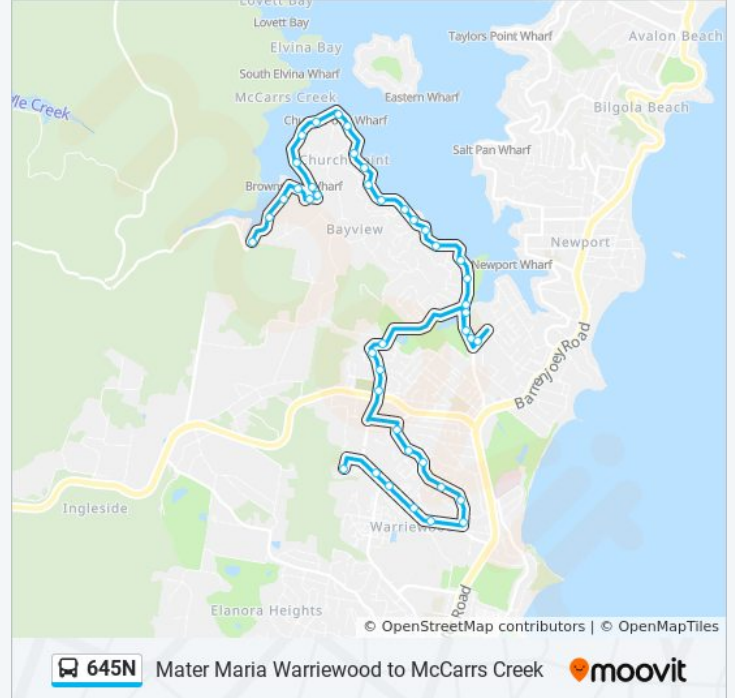

Pittwater Rd opp Bayview Park

Pittwater Rd opp Gibson Marina

Pittwater Rd at Loquat Valley Rd

Pittwater Rd at Sunnyridge Pl

Pittwater Rd at Kananook Ave

Pittwater Rd opp Riddle Reserve

Pittwater Rd at Bakers Rd

Pittwater Rd opp The Quays Marina

2141 Pittwater Rd

Pittwater Rd opp McCarrs Creek Reserve

Pittwater Rd opp Church Point Wharf

McCarrs Creek Rd opp HolmePort Marina

McCarrs Creek Rd opp McCarrs Creek Reserve

McCarrs Creek Rd opp 46

137 McCarrs Creek Rd

141 McCarrs Creek Rd

167 McCarrs Creek Rd

McCarrs Creek Rd opp Walker Pl

201 McCarrs Creek Rd

McCarrs Creek Rd opp 184

McCarrs Creek Rd opp 230

645N bus time schedules and route maps are available in an offline PDF at moovitapp.com. Use the Moovit App to see live bus times, train schedule or subway schedule, and step-by-step directions for all public transit in Sydney.

© 2024 Moovit - All Rights Reserved