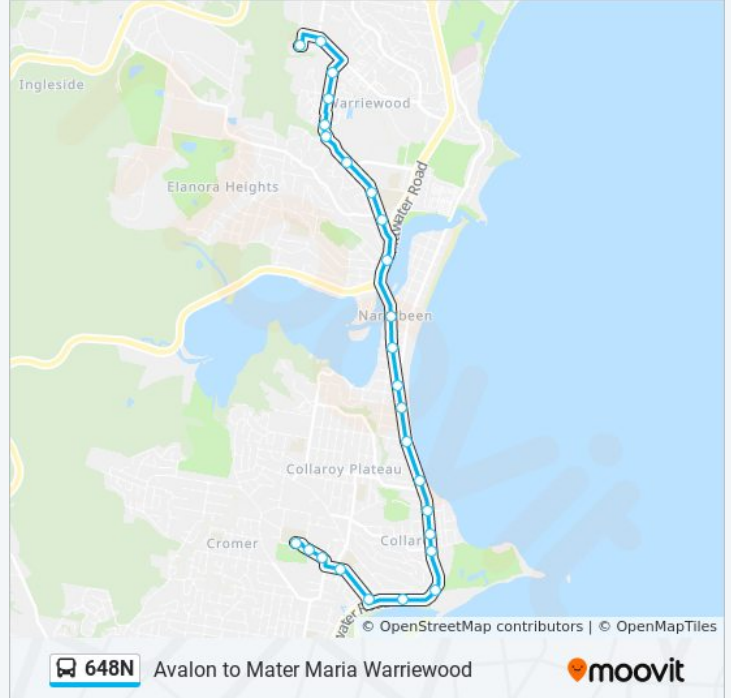

Pittwater Rd at Goodwin St

Pittwater Rd before Narrabeen St

Narrabeen B-Line, Pittwater Rd

Pittwater Rd at Nareen Pde

Garden St at Powderworks Rd

Garden St at The Crescent

Garden St opp Katoa Reserve

Garden St after Irrawong Rd

Garden St before Watergum Dr

Garden St at Orchard St

Garden St before Macpherson St

Macpherson St before Casuarina Dr

Mater Maria College

648N bus time schedules and route maps are available in an offline PDF at moovitapp.com. Use the [Moovit App](#) to see live bus times, train schedule or subway schedule, and step-by-step directions for all public transit in Sydney.

[About Moovit](#) • [MaaS Solutions](#) • [Supported Countries](#) • [Mooviter Community](#)

© 2024 Moovit - All Rights Reserved

Check Live Arrival Times