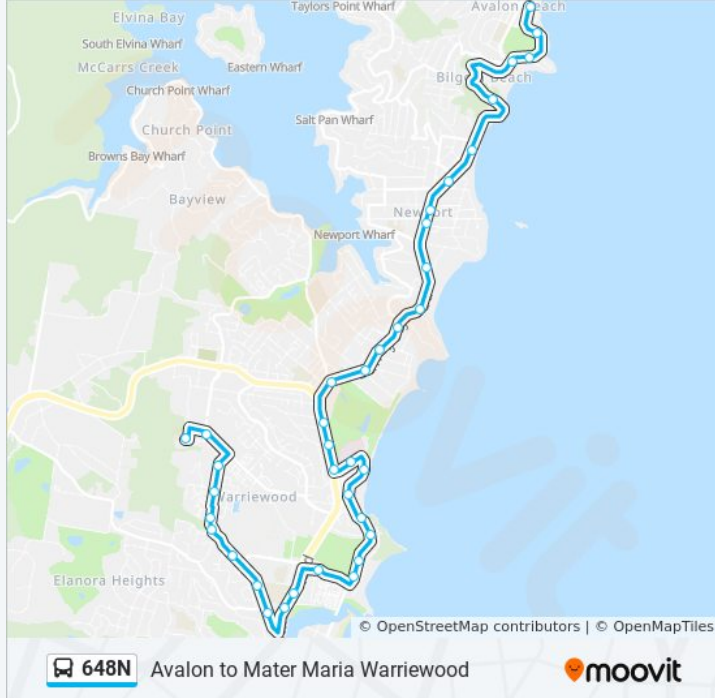

Use the Moovit App to find the closest 648N bus station near you and find out when is the next 648N bus arriving.

Direction: W'Wood - Mater Maria

37 stops

[VIEW LINE SCHEDULE](#)

- Barrenjoey Rd near Avalon Pde
- Barrenjoey Rd after The Crescent
- 484 Barrenjoey Rd
- Barrenjoey Rd opp Old Barrenjoey Rd
- Barrenjoey Rd before The Serpentine
- Newport Surf Club, Neptune Rd
- Barrenjoey Rd after Bramley Ave
- Barrenjoey Rd after Trevor Rd
- Barrenjoey Rd after Queens Pde
- Barrenjoey Rd before Karloo Pde
- Barrenjoey Rd at Hillcrest Ave
- Barrenjoey Rd opp Waterview St
- Barrenjoey Rd opp Bassett St
- Barrenjoey Rd before Darley St
- Mona Vale B-Line, Barrenjoey Rd
- Pittwater Rd opp Turimetta St
- Pittwater Rd opp Jenkins St
- Pittwater Rd at Coronation St
- Mona Vale Hospital, Coronation St
- Narrabeen Park Pde opp Cook Tce
- Narrabeen Park Pde at Melbourne Ave
- Warriewood SLSC, Narrabeen Park Pde

Stops: 37

Trip Duration: 33 min

Line Summary:

Sydney Rd opp Arnott Cres

23 Sydney Rd

Sydney Rd at Narrabeen Park Pde

Walsh St at Collins St

Pittwater Rd opp Namona St

Macpherson St before Casuarina Dr

Mater Maria College

Direction: W'Wood - Mater Maria

26 stops

[VIEW LINE SCHEDULE](#)

NBSC Cromer Campus, School Grounds, South Creek Rd

South Creek Rd opp Cromer Park

South Creek Rd before Campbell Ave

648N bus Info

Direction: W'Wood - Mater Maria

Stops: 26

Trip Duration: 23 min

Line Summary:

Pittwater Rd at Goodwin St

Pittwater Rd before Narrabeen St

Narrabeen B-Line, Pittwater Rd