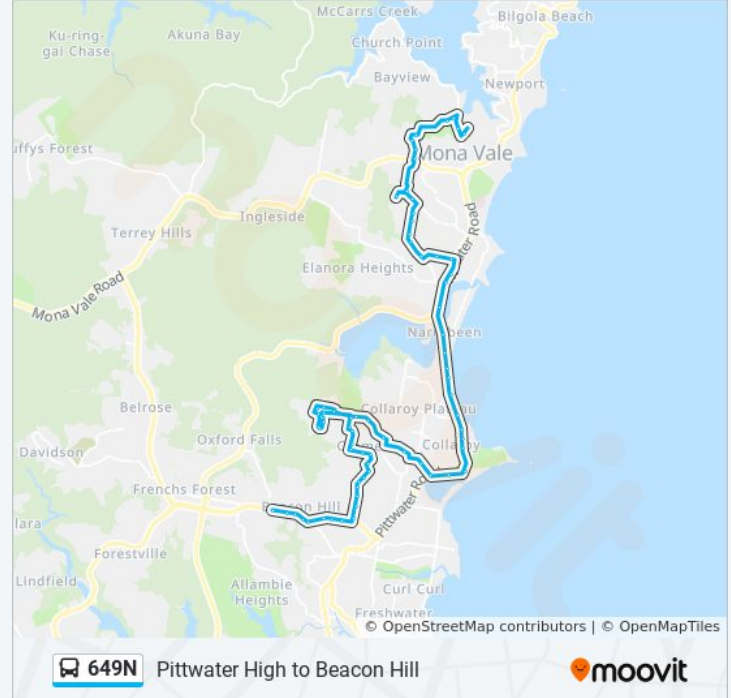

Use the Moovit App to find the closest 649N bus station near you and find out when is the next 649N bus arriving.

Direction: Beacon Hill

72 stops

[VIEW LINE SCHEDULE](#)

- Pittwater High School, Mona St, Stand C
- Pittwater Rd opp Pittwater High School
- Cabbage Tree Rd opp Beaumont Cres
- Cabbage Tree Rd opp Binnowie Pl
- Samuel St after Parkland Rd
- Samuel St before Whitney St
- Samuel St opp Fazzolari Ave
- Samuel St before Mona Vale Rd
- Ponderosa Pde before Macpherson St
- Mater Maria College
- Macpherson St opp Lomandra Way
- Garden St after Macpherson St
- Garden St at Shearwater Dr
- Garden St opp Opal Seaside Aged Care
- Garden St opp Irrawong Rd
- Katoa Reserve, Garden St
- Warriewood Square, Jacksons Rd
- Nelson Heather Senior Citizens Centre, Jacksons Rd
- Pittwater Rd opp Namona St
- Lakeside Park, Pittwater Rd
- Pittwater Rd opp Gondola Rd

Badcoe Rd before Truman Ave

Truman Reserve, Toronto Ave

Toronto Ave at Cromer Rd

Carrington Ave at Toronto Ave

Carrington Ave at Washington Ave

Grover Ave opp Carcoola Rd

Cromer Public School, Carcoola Rd

Carcoola Rd at Carawa Rd

Carawa Rd after Waroon Rd

Carawa Rd at Alfred St

Alfred St before Maas St

Alfred St after Rowena Rd

Alfred St at Rayner Ave

Alfred St opp Greenwood Ave

Alfred St at Parr Pde

Alfred St at Alamein Ave

Warringah Rd opp Cornish Ave

Warringah Rd before O'Connors Rd

Warringah Rd at Goverment Rd

Direction: Narraweena

53 stops

[VIEW LINE SCHEDULE](#)

Mater Maria College

Macpherson St opp Lomandra Way