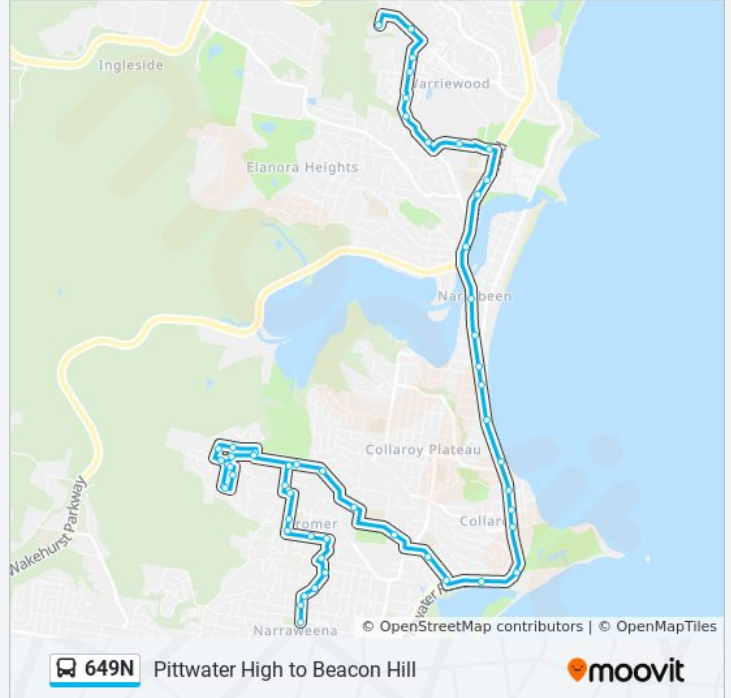

Pittwater Rd opp Gondola Rd
Narrabeen Shops, Pittwater Rd
Pittwater Rd before Robertson St
Pittwater Rd after Goodwin St
Pittwater Rd at Clarke St
Pittwater Rd at Ramsay St
Collaroy B-Line, Pittwater Rd
Pittwater Rd at Brissenden Ave
Pittwater Rd at Ocean Gr
Pittwater Rd at Anzac Ave
Long Reef Beach, Pittwater Rd
Pittwater Rd opp Hadleigh Ave
South Creek Rd after Pittwater Rd
South Creek Rd opp Pittwater House School
South Creek Rd after Campbell Ave
South Creek Rd after Thew Pde
South Creek Rd after Toronto Ave
Toronto Ave before Carrington Ave
Cromer Rd at Toronto Ave
Blighs Rd opp Cutler Pl
Woodward St after Blighs Rd
Macquarie St before Toronto Ave
Truman Ave at Badcoe Rd
Truman Ave opp Truman Ave Shops
Howse Cres at Truman Ave
McNamara Rd opp Howse Cres
Badcoe Rd before Truman Ave
Truman Reserve, Toronto Ave
Toronto Ave at Cromer Rd
Carrington Ave at Toronto Ave
Carrington Ave at Washington Ave
Grover Ave opp Carcoola Rd
Cromer Public School, Carcoola Rd