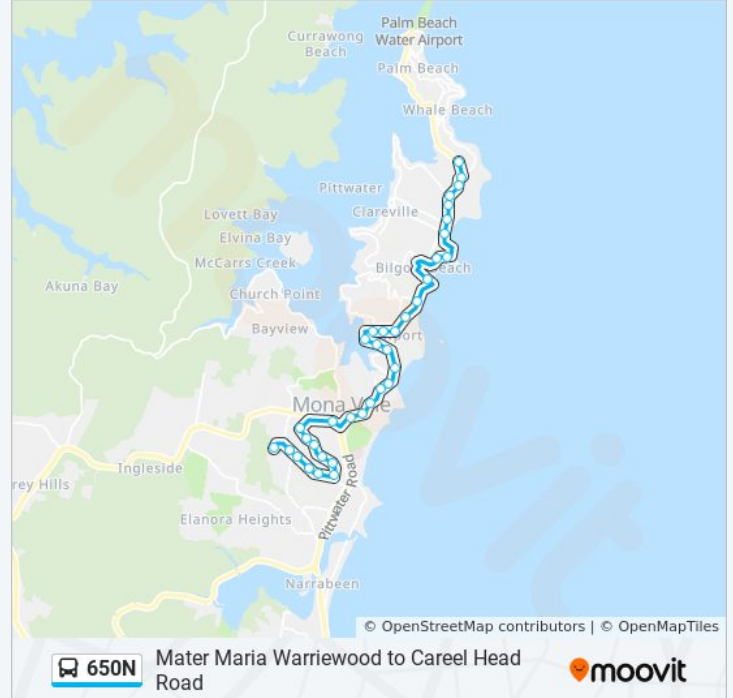

 **650N**

Mater Maria Warriewood to Careel Head Road

Get The App

The 650N bus line Mater Maria Warriewood to Careel Head Road has one route. For regular weekdays, their operation hours are:

(1) Avalon: 15:54

Use the Moovit App to find the closest 650N bus station near you and find out when is the next 650N bus arriving.

Direction: Avalon

36 stops

[VIEW LINE SCHEDULE](#)

- Mater Maria College
- Macpherson St opp Lomandra Way
- Macpherson St opp Garden St
- Macpherson St opp Gahnia Dr
- Macpherson St opp Boondah Rd
- Warriewood Rd opp Macedon Pl
- Warriewood Rd opp Alameda Way
- Warriewood Rd opp Manooka Pl
- Warriewood Rd opp Moriac St
- Warriewood Rd after Valley View Cct
- Warriewood Rd after Harris St
- Mona Vale Rd before Bungan St
- Mona Vale B-Line, Barrenjoey Rd
- Barrenjoey Rd after Darley St
- Barrenjoey Rd at Bassett St
- Barrenjoey Rd at Waterview St
- Barrenjoey Rd after Phillip Rd
- Barrenjoey Rd opp Karloo Pde
- Beaconsfield St after Barrenjoey Rd
- Beaconsfield St opp Newport Public School
- Kalinya St before Queens Pde

Direction: Avalon

Stops: 36

Trip Duration: 29 min

Line Summary:

Gladstone Rd at King St

Gladstone Rd at Woolcott St

Newport Park, Gladstone Rd

Barrenjoey Rd before Robertson Rd

Barrenjoey Rd after George St

Barrenjoey Rd after North Avalon Rd

Whale Beach Rd before Burrawong Rd

Carreel Head Rd at Burrawong Rd

650N bus time schedules and route maps are available in an offline PDF at moovitapp.com. Use the [Moovit App](#) to see live bus times, train schedule or subway schedule, and step-by-step directions for all public transit in Sydney.