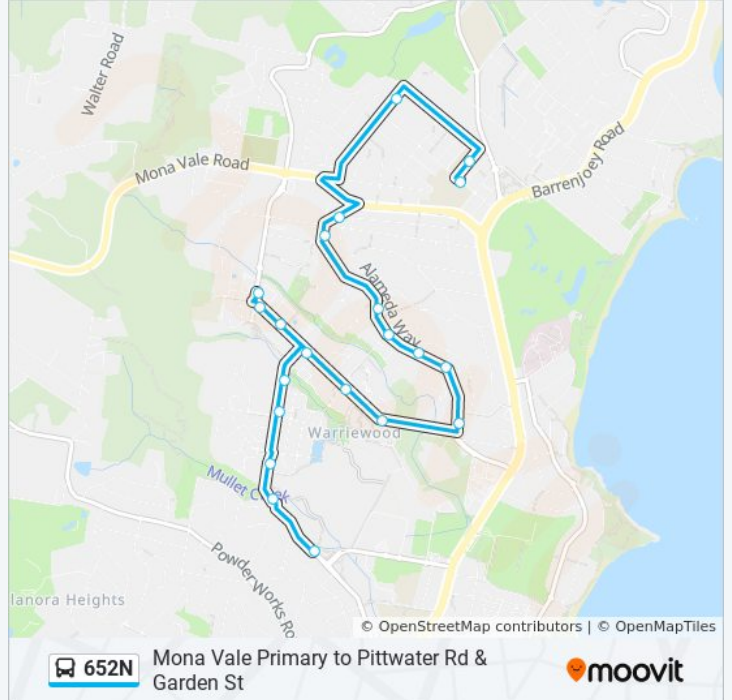

 **652N**

Mona Vale Primary to Pittwater Rd & Garden St

Get The App

The 652N bus line Mona Vale Primary to Pittwater Rd & Garden St has one route. For regular weekdays, their operation hours are:

(1) Katoa Reserve, Garden Street: 14:55 - 14:56

Use the Moovit App to find the closest 652N bus station near you and find out when is the next 652N bus arriving.

Direction: Katoa Reserve, Garden Street

21 stops

[VIEW LINE SCHEDULE](#)

- Mona Vale Public School, Waratah St
- Sacred Heart Primary School, Keenan St
- Maxwell St opp Katrina Ave
- Mona Vale Rd opp Pittwater Memorial Bowling Club
- Foley St opp Pittwater Memorial Bowling Club
- Warriewood Rd after Vineyard St
- Warriewood Rd after Moriac St
- Warriewood Rd after Manooka Pl
- Warriewood Rd before Alameda Way
- Warriewood Rd at Macedon Pl
- Macpherson St after Boondah Rd
- Macpherson St before Fantail Ave
- Macpherson St before Garden St
- Macpherson St before Casuarina Dr
- Ponderosa Pde before Macpherson St
- Macpherson St opp Lomandra Way
- Garden St after Macpherson St
- Garden St at Shearwater Dr
- Garden St opp Opal Seaside Aged Care
- Garden St opp Irrawong Rd
- Katoa Reserve, Garden St

652N bus Time Schedule

Katoa Reserve, Garden Street Route Timetable:

Sunday	Not Operational
Monday	14:55 - 14:56
Tuesday	14:55 - 14:56
Wednesday	14:55 - 14:56
Thursday	14:55 - 14:56
Friday	14:55 - 14:56
Saturday	Not Operational

652N bus Info

Direction: Katoa Reserve, Garden Street

Stops: 21

Trip Duration: 22 min

Line Summary:

652N bus time schedules and route maps are available in an offline PDF at moovitapp.com. Use the Moovit App to see live bus times, train schedule or subway schedule, and step-by-step directions for all public transit in Sydney.