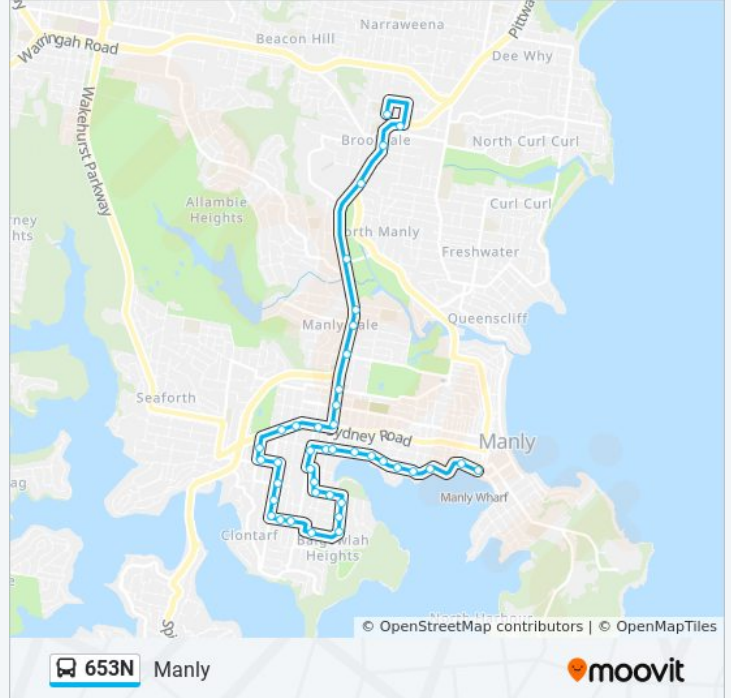

 **653N**

Manly

Get The App

The 653N bus line Manly has one route. For regular weekdays, their operation hours are:

(1) Manly: 15:35

Use the Moovit App to find the closest 653N bus station near you and find out when is the next 653N bus arriving.

Direction: Manly

41 stops

[VIEW LINE SCHEDULE](#)

- St Augustine's College, Alfred Rd
- Pittwater Rd opp Brookvale Oval
- Pittwater Rd after Chard Rd
- Warringah Mall, Pittwater Rd, Stand B
- Condamine St opp Warringah Golf Club
- Condamine St at Gordon St
- Manly Vale Community Centre, Condamine St
- Manly Vale B-Line, Condamine St
- Condamine St at Balgowlah Rd
- Condamine St at Griffiths St
- Balgowlah Uniting Church, Condamine St
- Sydney Rd at Woodland St
- Sydney Rd at West St
- Sydney Rd at Wanganella St
- Maretimo St opp NBSC Balgowlah Boys
- Upper Beach St after Maretimo St
- Upper Beach St opp Seaview St
- Seaview St at New St
- Beatrice St opp The Walk
- Beatrice St at Ernest St
- Ernest St before Lewis St
- Ernest St at Radio Ave

653N bus Time Schedule

Manly Route Timetable:

Sunday	Not Operational
Monday	15:35
Tuesday	15:35
Wednesday	15:35
Thursday	15:35
Friday	15:35
Saturday	Not Operational

653N bus Info

Direction: Manly

Stops: 41

Trip Duration: 38 min

Line Summary:

Curban St opp Bareena Park
 Curban St opp Concise St
 Curban St at Valley Rd
 Curban St before New St
 Nanbaree Reserve, New St
 New St at Bungaloe Ave
 Bungaloe Ave opp New St
 Lower Beach St at Woodland St
 Woodland St before White St
 White St at Condamine St
 White St before Orchard St
 Lauderdale Ave opp King Ave
 Lauderdale Ave opp 79
 Lauderdale Ave after Rosedale Ave
 Lauderdale Ave opp Bolingbroke Pde
 Lauderdale Ave at Woods Pde
 The Crescent at Laurence St
 West Esplanade opp Manly Art Gallery
 Manly Wharf, West Esplanade, Stand D