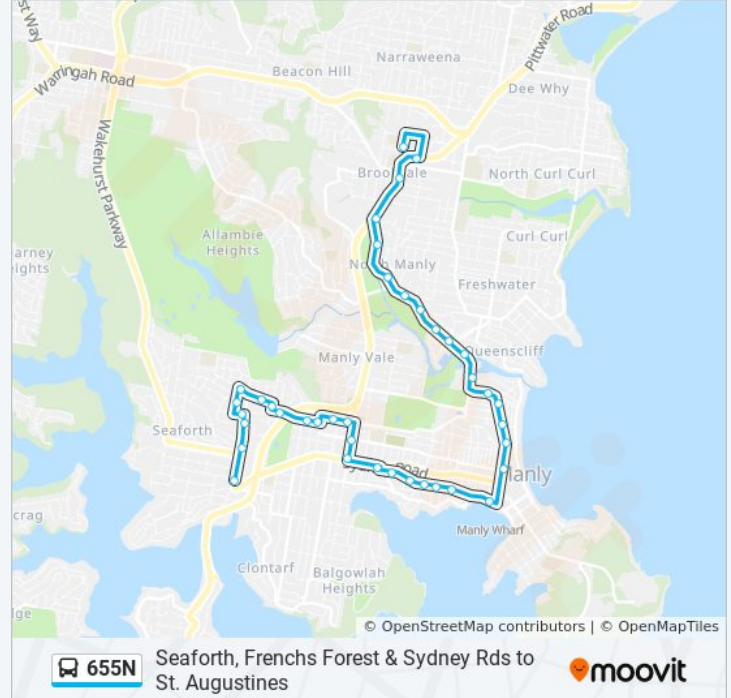

- St Augustine's College, Alfred Rd
- Pittwater Rd opp Brookvale Oval
- Pittwater Rd after Chard Rd
- Warringah Mall, Pittwater Rd, Stand A
- Pittwater Rd at Sterland Ave
- Pittwater Rd opp Warringah Recreation Centre
- Pittwater Rd opp North Manly Bowling & Recreation Club
- Pittwater Rd after Western Ave
- Pittwater Rd opp Riverview Pde
- Pittwater Rd at Oliver St
- Pittwater Rd opp Mill Park
- Pittwater Rd opp Keirle Park
- Pittwater Rd after Balgowlah Rd
- Pittwater Rd after Collingwood St
- Pittwater Rd at Pine St
- Pittwater Rd at Carlton St
- Pittwater Rd at Raglan St
- Manly Wharf, West Esplanade, Stand A
- Fairlight St at Laurence St
- Fairlight St at Woods Pde

Balgowlah Rd after Condamine St

Balgowlah Rd after Woodland St

Kitchener St after West St

Kitchener St before Wanganella St

Myrtle St opp Abingdon St

Daisy St at Woodbine St

Woodbine St opp Tottenham St

Woodbine St opp Woodbine Street Shops

Hunter St before St Pauls Rd

St Pauls Rd before Bangaroo St

Bangaroo St at Serpentine Cres

Seaforth Public School, Brook Rd

Frenchs Forest Rd at Ellery Pde

Direction: St. Augustines B'Vale

40 stops

[VIEW LINE SCHEDULE](#)

655N bus Info

Direction: St. Augustines B'Vale

Stops: 40

Trip Duration: 34 min

Line Summary:

Kitchener St opp Wanganella St

Kitchener St at West St

Balgowlah Rd opp Woodland St