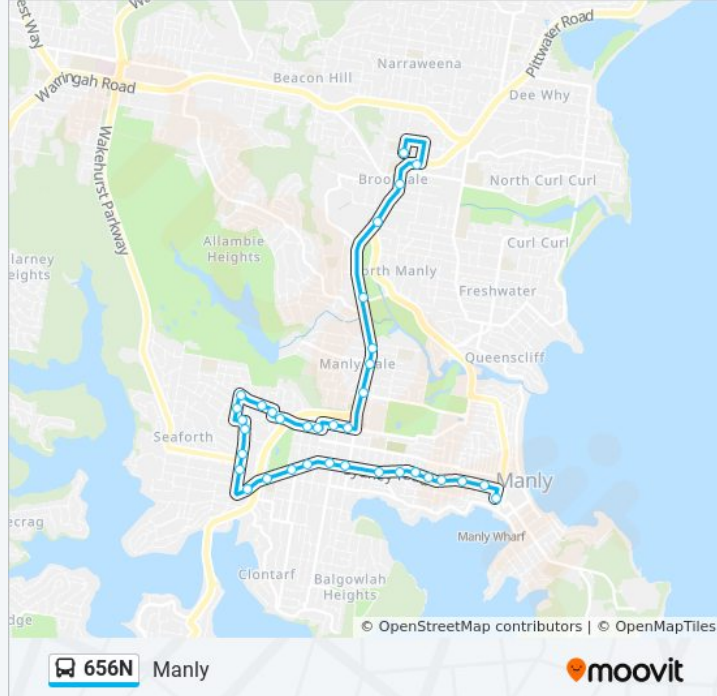

**Direction: Manly**

35 stops

[VIEW LINE SCHEDULE](#)

- St Augustine's College, Alfred Rd
- Pittwater Rd opp Brookvale Oval
- Pittwater Rd after Chard Rd
- Warringah Mall, Pittwater Rd, Stand B
- Condamine St opp Warringah Golf Club
- Condamine St at Gordon St
- Manly Vale Community Centre, Condamine St
- Manly Vale B-Line, Condamine St
- Balgowlah Rd after Condamine St
- Balgowlah Rd after Woodland St
- Kitchener St after West St
- Kitchener St before Wanganella St
- Myrtle St opp Abingdon St
- Daisy St at Woodbine St
- Woodbine St opp Tottenham St
- Woodbine St opp Woodbine Street Shops
- Hunter St before St Pauls Rd
- St Pauls Rd before Bangaroo St
- Bangaroo St at Serpentine Cres
- Seaforth Public School, Brook Rd
- Seaforth Public School, Frenchs Forest Rd
- Sydney Rd after Kempbridge Ave

**Direction:** Manly

**Stops:** 35

**Trip Duration:** 34 min

**Line Summary:**

Balgowlah Golf Club, Sydney Rd

Sydney Rd before Wanganella St

Sydney Rd at Rickard St

Sydney Rd before Woodland St

Sydney Rd at Condamine St

Sydney Rd at Hill St

Sydney Rd at Austin St

Sydney Rd at Brisbane St

Sydney Rd at Cohen St

Sydney Rd at Thornton St

Sydney Rd opp George St

Ivanhoe Park, Sydney Rd

Manly Wharf, West Promenade, Stand J

656N bus time schedules and route maps are available in an offline PDF at [moovitapp.com](https://moovitapp.com). Use the [Moovit App](#) to see live bus times, train schedule or subway schedule, and step-by-step directions for all public transit in Sydney.