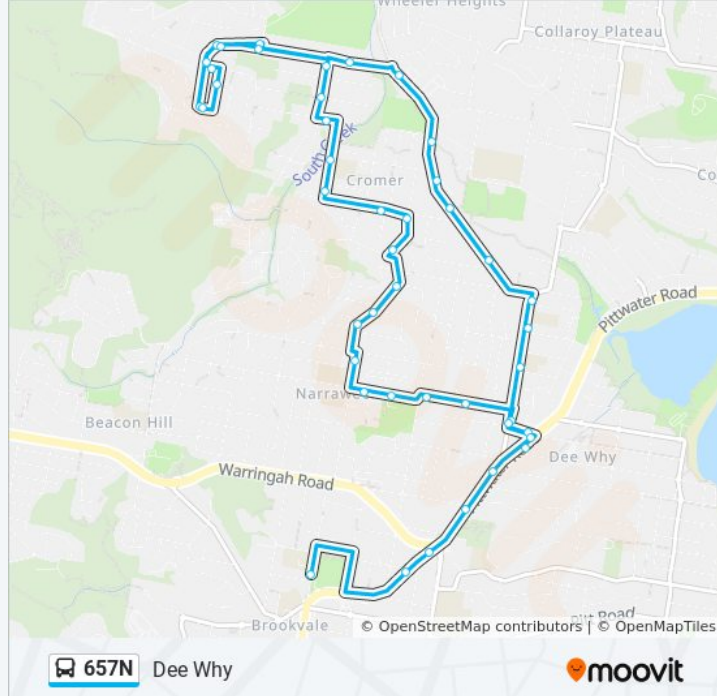

Carrington Ave at Toronto Ave

Toronto Ave opp Cromer Rd

Toronto Ave opp Truman Reserve

Truman Ave at Badcoe Rd

Truman Ave opp Truman Ave Shops

Howse Cres at Truman Ave

McNamara Rd opp Howse Cres

Badcoe Rd before Truman Ave

Truman Reserve, Toronto Ave

Toronto Ave at Cromer Rd

Toronto Ave opp Carrington Ave

South Creek Rd opp Toronto Ave

Fisher Rd North opp Grover Ave

Dee Why Bowling & Recreation Club, Fisher Rd North

Fisher Rd North opp Carawa Rd

Dee Why Gardens Retirement Village, Fisher Rd North

Fisher Rd at Ilikai Pl

Fisher Rd at Lismore Ave

Fisher Rd at Regent St

St Davids Ave at Pittwater Rd

Dee Why Shops, Pittwater Rd

657N bus time schedules and route maps are available in an offline PDF at moovitapp.com. Use the Moovit App to see live bus times, train schedule or subway schedule, and step-by-step directions for all public transit in Sydney.

© 2024 Moovit - All Rights Reserved