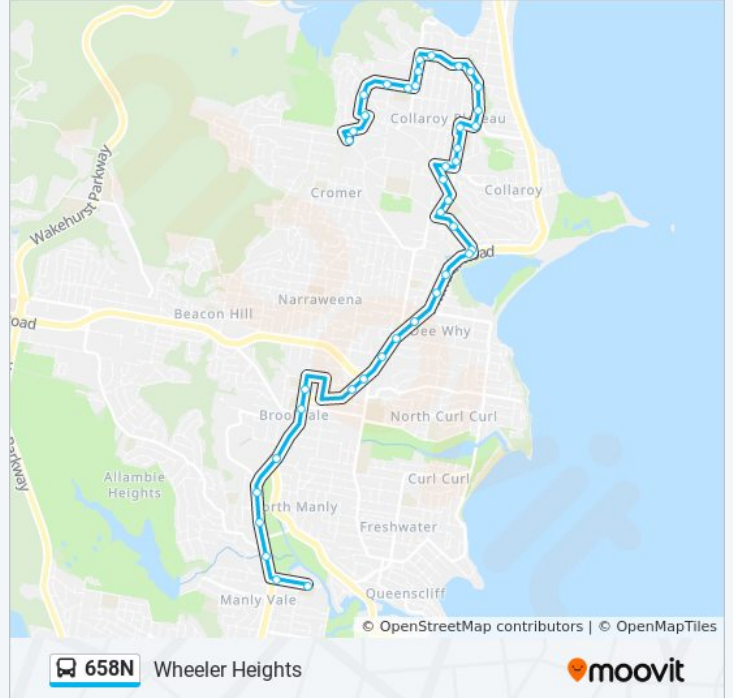

**Direction: Wheeler Heights**

40 stops

[VIEW LINE SCHEDULE](#)

NBSC Mackellar Girls, Campbell Pde, Stand J

Campbell Pde before Condamine St

Miller Reserve, Condamine St

Condamine St after James St

Condamine St at Pozieres Pde

**658N bus Info**

**Direction:** Wheeler Heights

**Stops:** 40

**Trip Duration:** 43 min

**Line Summary:**

Plateau Rd opp Hilma St  
Plateau Rd opp Collaroy Plateau Public School  
Aubreen St at Telopea St  
Telopea St at Hilma St  
Hilma St at Edgecliffe Bvd  
Edgecliffe Bvd at Acacia St  
Edgecliffe Bvd at Aubreen St  
Edgecliffe Bvd at Blandford St  
Edgecliffe Bvd at Fuller St  
Veterans Pde opp RSL ANZAC Village  
Veterans Pde opp Lantana Ave  
Veterans Pde opp Rose Ave  
Wheeler Heights Public School, Rose Ave  
Rose Ave at Berith St  
Kirkstone Rd opp Langdale Pl  
Heather St opp Ambleside St  
Ambleside St at Crummock St  
South Creek Rd opp Toronto Ave