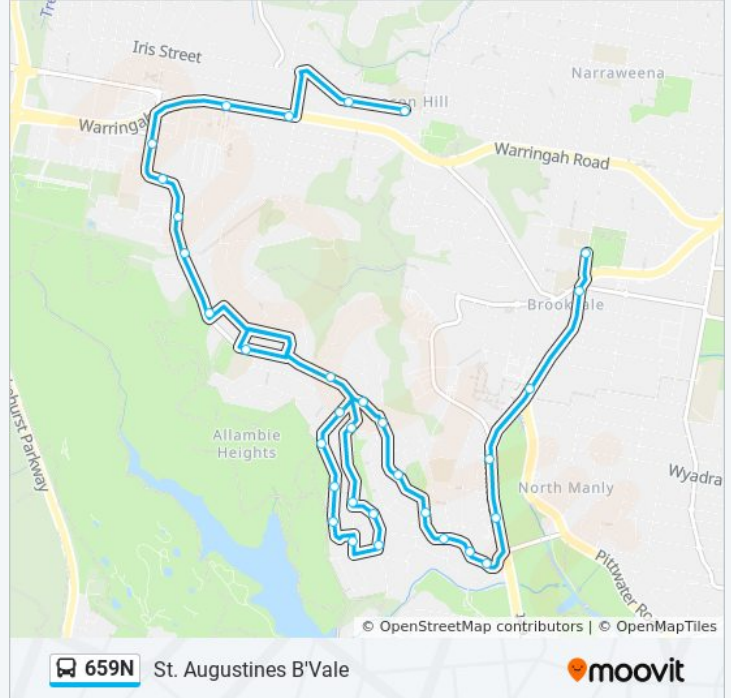

Monserra Rd before Cootamundra Dr

Monserra Rd opp Maneroo Ave

Allambie Rd at Kirra Rd

Allambie Rd at Corkery Cres

Allambie Rd after Corkery Cres

Allambie Rd opp Eerawy Rd

Kentwell Rd before Orara Rd

Kentwell Rd after Orara Rd

Kentwell Rd before Condamine St

Condamine St after James St

Condamine St at Pozieres Pde

Warringah Mall, Pittwater Rd, Stand D

Pittwater Rd at Old Pittwater Rd

St Augustine's College, Alfred Rd

659N bus time schedules and route maps are available in an offline PDF at moovitapp.com. Use the Moovit App to see live bus times, train schedule or subway schedule, and step-by-step directions for all public transit in Sydney.

© 2024 Moovit - All Rights Reserved