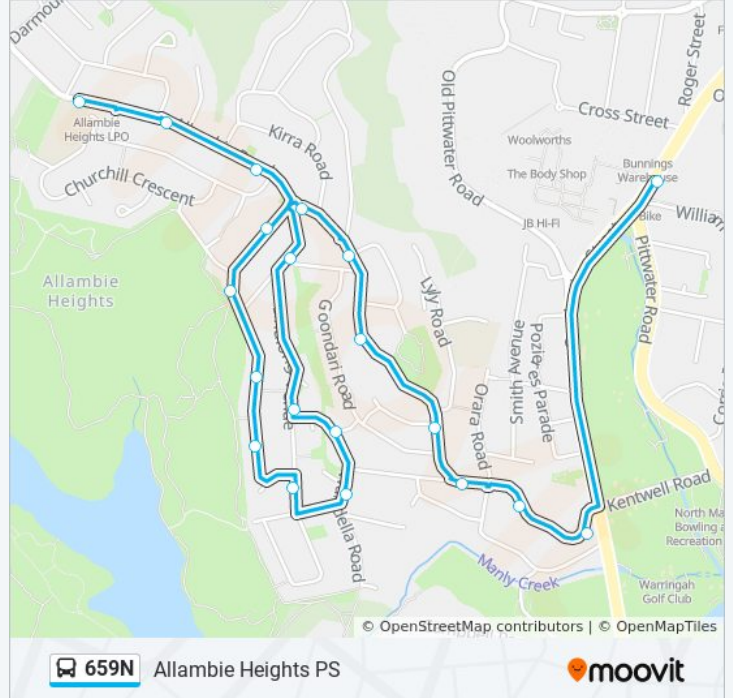

Use the Moovit App to find the closest 659N bus station near you and find out when is the next 659N bus arriving.

**Direction: Allambie Heights PS**

20 stops

[VIEW LINE SCHEDULE](#)

- Warringah Mall, Pittwater Rd, Stand B
- Kentwell Rd after Condamine St
- Kentwell Rd before Cornwell Rd
- Kentwell Rd opp Allambie Rd
- Allambie Rd at Eerawy Rd
- Allambie Rd opp Corkery Cres
- Allambie Rd opp Corkery Cres
- Allambie Rd at Monserra Rd
- Jennifer Ave at Nargong Rd
- Binalong Ave at Kentwell Rd
- Kentwell Rd at Tokara St
- Wandella Rd opp Carinya Cl
- Binalong Ave before Southern Cross Way
- Southern Cross Way after Coolalie Pl
- 11 Southern Cross Way
- Monserra Rd before Cootamundra Dr
- Monserra Rd opp Maneroo Ave
- Allambie Rd after Roosevelt Ave
- Allambie Rd opp Inglebar Ave
- Allambie Heights Public School, Allambie Rd

**Stops:** 20

**Trip Duration:** 15 min

**Line Summary:**

**Direction: St. Augustines B'Vale**

32 stops

[VIEW LINE SCHEDULE](#)

- Tristram Rd opp Beacon Hill Public School
- Tristram Rd opp Boyer Rd
- Warringah Rd at Government Rd
- Warringah Rd opp Jones St
- Allambie Rd after Rodborough Rd
- Allambie Rd opp Aquatic Dr
- Allambie Rd at Sunlea Pl
- Allambie Rd at Mortain Ave
- Allambie Rd at Darmour Ave
- Allambie Heights Public School, Allambie Rd
- Allambie Rd after Kirra Rd
- Jennifer Ave at Nargong Rd
- Binalong Ave at Kentwell Rd
- Kentwell Rd at Tokara St
- Wandella Rd opp Carinya Cl
- Binalong Ave before Southern Cross Way
- Southern Cross Way after Coolalie Pl
- 11 Southern Cross Way

**Stops:** 32

**Trip Duration:** 35 min

**Line Summary:**

Monserra Rd before Cootamundra Dr

Monserra Rd opp Maneroo Ave

Allambie Rd at Kirra Rd

Allambie Rd at Corkery Cres

Allambie Rd after Corkery Cres

Allambie Rd opp Eerawy Rd

Kentwell Rd before Orara Rd

Kentwell Rd after Orara Rd

Kentwell Rd before Condamine St

Condamine St after James St

Condamine St at Pozieres Pde

Warringah Mall, Pittwater Rd, Stand D