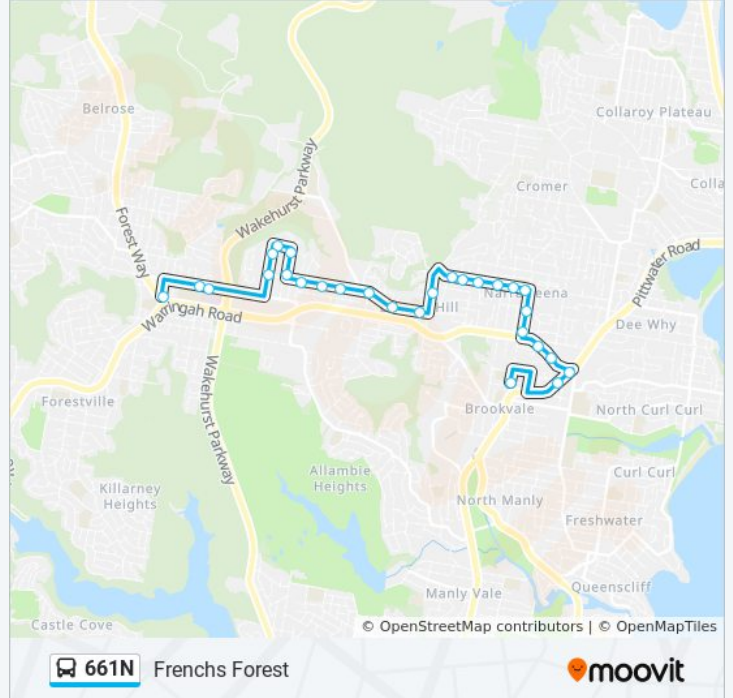

Direction: Frenchs Forest

28 stops

[VIEW LINE SCHEDULE](#)

- St Augustine's College, Alfred Rd
- Manly Leagues Club, Pittwater Rd
- Pittwater Rd at Warringah Rd
- Warringah Rd after Victor Rd
- Warringah Rd after Pine Ave
- Alfred St after Warringah Rd
- Alfred St opp Narraweena Community Centre
- McIntosh Rd opp Narraweena Public School
- McIntosh Rd at Waratah Pde
- McIntosh Rd at Lascelles Rd
- McIntosh Rd at Eltham St
- McIntosh Rd at Careden Ave
- McIntosh Rd before Cousins Rd
- Willandra Rd opp Egan Pl
- Tristram Rd opp Beacon Hill Public School
- Tristram Rd opp Boyer Rd
- Tristram Rd opp Holy Trinity Anglican Church
- Iris St before Jones St
- Iris St opp Karabah Pl
- Iris St at Patanga Rd
- Paxton St after Iris St
- Paxton St at Valley View Way

Stops: 28

Trip Duration: 28 min

Line Summary:

Poulton Pde before Romford Rd

Romford Rd at Robyn Ave

Romford Rd at Iris St

Nth Beaches Hospital, Frenchs Forest Rd

The Forest High School, Frenchs Forest Rd, Stand C

Rabbett St at Forest Way

Direction: St. Augustines B'Vale

29 stops

[VIEW LINE SCHEDULE](#)

Rabbett St at Forest Way

Warringah Rd at Bantry Bay Rd

Romford Rd after Frenchs Forest Rd

Romford Rd after Bimbadeen Cres

Beacon Hill Public School, Tristram Rd

Willandra Rd at Egan Pl

McIntosh Rd at Cousins Rd

McIntosh Rd after Careden Ave

McIntosh Rd opp Loch Etive Pl

McIntosh Rd opp Edward St

661N bus Time Schedule

St. Augustines B'Vale Route Timetable: