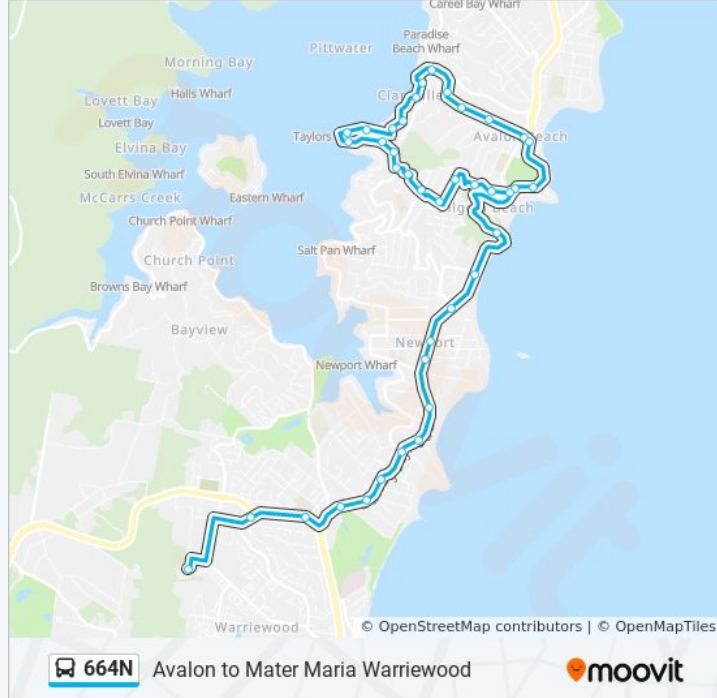

**Direction: Avalon**

39 stops

[VIEW LINE SCHEDULE](#)

- Mater Maria College
- Pittwater Memorial Bowling Club, Foley St
- Mona Vale Rd before Bungan St
- Mona Vale B-Line, Barrenjoey Rd
- Barrenjoey Rd after Darley St
- Barrenjoey Rd at Bassett St
- Barrenjoey Rd at Waterview St
- Barrenjoey Rd after Phillip Rd
- Barrenjoey Rd opp Karloo Pde
- Barrenjoey Rd after Beaconsfield St
- Barrenjoey Rd before Gladstone St
- Barrenjoey Rd before Robertson Rd
- Barrenjoey Rd at Neptune Rd
- Barrenjoey Rd after The Serpentine
- Barrenjoey Rd after Old Barrenjoey Rd
- Barrenjoey Rd opp 490
- Barrenjoey Rd at Avalon Pde
- Old Barrenjoey Rd at Avalon Pde
- Avalon Pde before Ruskin Rowe
- Avalon Pde at Gunjulla Pl
- Avalon Pde after Trentwood Park
- Hudson Pde at Hilltop Rd

Hudson Pde opp Taylors Point Rd

Wandeen Rd after Hudson Pde

Wandeen Rd before Mia Pl

Wandeen Rd at Lower Plateau Rd

Bilwara Ave opp Stromboli Pl

Bilwara Ave after Lobby Cres

Bilambee Ave at Bilga Ave

Plateau Rd at Bilberry Ave

### Direction: W'Wood - Mater Maria

38 stops

[VIEW LINE SCHEDULE](#)

Barrenjoey High School, Coonanga Rd

Catalina Cres after Coonanga Rd

Barrenjoey Rd opp George St

Barrenjoey Rd opp Wollstonecraft Ave

Barrenjoey Rd opp Central Rd

### 664N bus Info

**Direction:** W'Wood - Mater Maria

**Stops:** 38

**Trip Duration:** 31 min

**Line Summary:**

Gladstone Rd opp Newport Park

Gladstone Rd opp Woolcott St

Trafalgar Park, Gladstone St